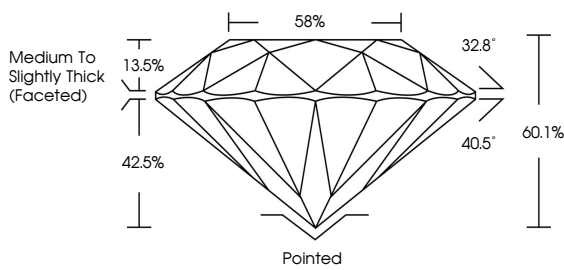

PROPORTIONS

COLOR

D	E	F	G	H	I	J	Faint	Very Light	Light

CLARITY

FL	IF	VVS¹⁻²	VS¹⁻²	SI¹⁻²	I¹⁻³
Flawless	Internally Flawless	Very Very Slightly Included	Very Slightly Included	Slightly Included	Included

Certified
**SUSTAINABILITY RATED
DIAMOND**
SCS GLOBAL SERVICES

All certified diamonds come with an individual certificate, **ONLY** available at an accredited retailer

FOR THE SUSTAINABILITY RATED CERTIFICATE, SCAN HERE →