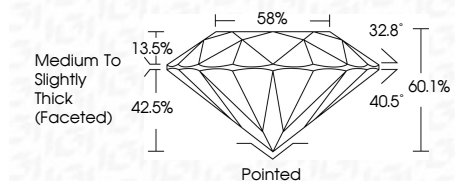

**ELECTRONIC COPY**

LG774630275  
Report verification at [igi.org](http://igi.org)

February 17, 2026  
IGI Report Number **LG774630275**  
Description **LABORATORY GROWN DIAMOND**  
Shape and Cutting Style **ROUND BRILLIANT**  
Measurements **7.52 - 7.55 X 4.53 MM**

**GRADING RESULTS**  
Carat Weight **1.58 CARAT**  
Color Grade **F**  
Clarity Grade **VVS 2**  
Cut Grade **IDEAL**

**ADDITIONAL GRADING INFORMATION**  
Polish **EXCELLENT**  
Symmetry **EXCELLENT**  
Fluorescence **NONE**  
Inscription(s) **IGI LG774630275**  
Comments: This Laboratory Grown Diamond was created by Chemical Vapor Deposition (CVD) growth process. Type IIa

February 17, 2026  
IGI Report No **LG774630275**  
**ROUND BRILLIANT**  
7.52 - 7.55 X 4.53 MM  
1.58 CARAT  
Color Grade **F**  
Clarity Grade **VVS 2**  
Cut Grade **IDEAL**  
Depth **42.5%**  
Table **58%**  
Girdle **Medium To Slightly Thick (Faceted)**  
Culet **Pointed**  
Polish **EXCELLENT**  
Symmetry **EXCELLENT**  
Fluorescence **NONE**  
Inscription(s) **IGI LG774630275**  
Comments: This Laboratory Grown Diamond was created by Chemical Vapor Deposition (CVD) growth process. Type IIa

February 17, 2026  
IGI Report Number **LG774630275**  
Description **LABORATORY GROWN DIAMOND**  
Shape and Cutting Style **ROUND BRILLIANT**  
Measurements **7.52 - 7.55 X 4.53 MM**  
**GRADING RESULTS**  
Carat Weight **1.58 CARAT**  
Color Grade **F**  
Clarity Grade **VVS 2**  
Cut Grade **IDEAL**