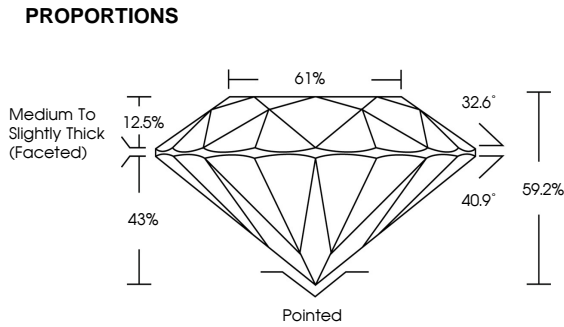

COLOR

D	E	F	G	H	I	J	Faint	Very Light	Light

CLARITY

FL	IF	VVS¹⁻²	VS¹⁻²	SI¹⁻²	I¹⁻³
Flawless	Internally Flawless	Very Very Slightly Included	Very Slightly Included	Slightly Included	Included

Certified
SUSTAINABILITY RATED DIAMOND
SCS GLOBAL SERVICES

All certified diamonds come with an individual certificate, **ONLY** available at an accredited retailer

FOR THE SUSTAINABILITY RATED CERTIFICATE, SCAN HERE →