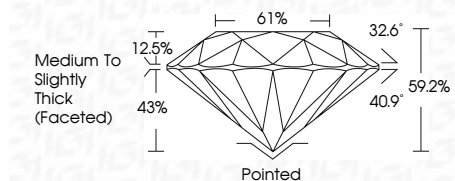

**ELECTRONIC COPY**

LG774630263  
Report verification at [igi.org](http://igi.org)

February 19, 2026  
IGI Report Number **LG774630263**  
Description **LABORATORY GROWN DIAMOND**  
Shape and Cutting Style **ROUND BRILLIANT**  
Measurements **7.57 - 7.61 X 4.49 MM**

**GRADING RESULTS**  
Carat Weight **1.57 CARAT**  
Color Grade **E**  
Clarity Grade **VVS 2**  
Cut Grade **EXCELLENT**

**ADDITIONAL GRADING INFORMATION**  
Polish **EXCELLENT**  
Symmetry **EXCELLENT**  
Fluorescence **NONE**  
Inscription(s) **IGI LG774630263**  
Comments: This Laboratory Grown Diamond was created by Chemical Vapor Deposition (CVD) growth process. Type IIa

February 19, 2026  
IGI Report No **LG774630263**  
**ROUND BRILLIANT**  
7.57 - 7.61 X 4.49 MM  
1.57 CARAT  
Color Grade **E**  
Clarity Grade **VVS 2**  
Cut Grade **EXCELLENT**  
Depth **59.2%**  
Table **12.5%**  
Girdle **61%**  
Medium To Slightly Thick (Faceted)  
Culet **Pointed**  
Polish **EXCELLENT**  
Symmetry **EXCELLENT**  
Fluorescence **NONE**  
Inscription(s) **IGI LG774630263**  
Comments: This Laboratory Grown Diamond was created by Chemical Vapor Deposition (CVD) growth process. Type IIa

February 19, 2026  
IGI Report Number **LG774630263**  
Description **LABORATORY GROWN DIAMOND**  
Shape and Cutting Style **ROUND BRILLIANT**  
Measurements **7.57 - 7.61 X 4.49 MM**  
**GRADING RESULTS**  
Carat Weight **1.57 CARAT**  
Color Grade **E**  
Clarity Grade **VVS 2**  
Cut Grade **EXCELLENT**