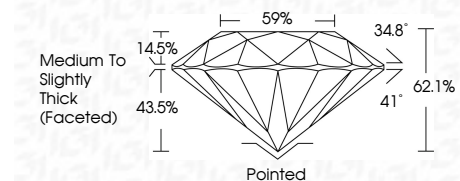

ELECTRONIC COPY

LG774622947
Report verification at igi.org

February 14, 2026
IGI Report Number **LG774622947**
Description **LABORATORY GROWN DIAMOND**
Shape and Cutting Style **ROUND BRILLIANT**
Measurements **7.36 - 7.39 X 4.57 MM**

GRADING RESULTS

Carat Weight **1.55 CARAT**
Color Grade **F**
Clarity Grade **VVS 2**
Cut Grade **EXCELLENT**

ADDITIONAL GRADING INFORMATION

Polish **EXCELLENT**
Symmetry **EXCELLENT**
Fluorescence **NONE**
Inscription(s) **(IGI) LG774622947**
Comments: This Laboratory Grown Diamond was created by Chemical Vapor Deposition (CVD) growth process. Type IIa

February 14, 2026
IGI Report No LG774622947
ROUND BRILLIANT
1.55 CARAT
Color Grade **F**
Clarity Grade **VVS 2**
Cut Grade **EXCELLENT**
Depth **62.1%**
Table **59%**
Girdle **Medium To Slightly Thick (Faceted)**
Culet **Pointed**
Polish **EXCELLENT**
Symmetry **EXCELLENT**
Fluorescence **NONE**
Inscription(s) **(IGI) LG774622947**
Comments: This Laboratory Grown Diamond was created by Chemical Vapor Deposition (CVD) growth process. Type IIa

February 14, 2026
IGI Report Number **LG774622947**
Description **LABORATORY GROWN DIAMOND**
Shape and Cutting Style **ROUND BRILLIANT**
Measurements **7.36 - 7.39 X 4.57 MM**

GRADING RESULTS

Carat Weight **1.55 CARAT**
Color Grade **F**
Clarity Grade **VVS 2**
Cut Grade **EXCELLENT**