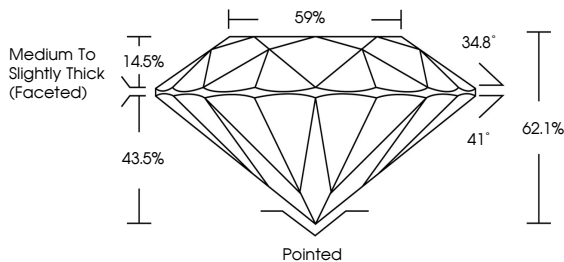

ELECTRONIC COPY

LG774622947
Report verification at igi.org

February 14, 2026
IGI Report Number **LG774622947**
Description **LABORATORY GROWN DIAMOND**
Shape and Cutting Style **ROUND BRILLIANT**
Measurements **7.36 - 7.39 X 4.57 MM**

GRADING RESULTS

Carat Weight **1.55 CARAT**
Color Grade **F**
Clarity Grade **VVS 2**
Cut Grade **EXCELLENT**

ADDITIONAL GRADING INFORMATION

Polish **EXCELLENT**
Symmetry **EXCELLENT**
Fluorescence **NONE**
Inscription(s) **(IGI) LG774622947**
Comments: This Laboratory Grown Diamond was created by Chemical Vapor Deposition (CVD) growth process. Type IIa

February 14, 2026
IGI Report Number **LG774622947**
Description **LABORATORY GROWN DIAMOND**
Shape and Cutting Style **ROUND BRILLIANT**
Measurements **7.36 - 7.39 X 4.57 MM**

GRADING RESULTS

Carat Weight **1.55 CARAT**
Color Grade **F**
Clarity Grade **VVS 2**
Cut Grade **EXCELLENT**

PROPORTIONS

CLARITY CHARACTERISTICS

KEY TO SYMBOLS

Red symbols indicate internal characteristics.
Green symbols indicate external characteristics.

Sample Image Used

COLOR

D	E	F	G	H	I	J	Faint	Very Light	Light
---	---	---	---	---	---	---	-------	------------	-------