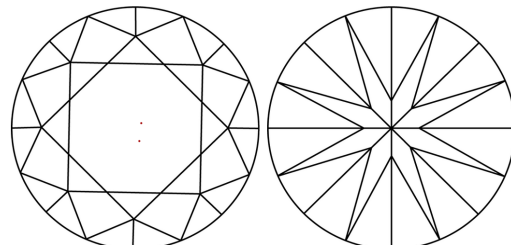

PROPORTIONS

CLARITY CHARACTERISTICS

KEY TO SYMBOLS

Red symbols indicate internal characteristics.
Green symbols indicate external characteristics.

Sample Image Used

COLOR

D	E	F	G	H	I	J	Faint	Very Light	Light
---	---	---	---	---	---	---	-------	------------	-------