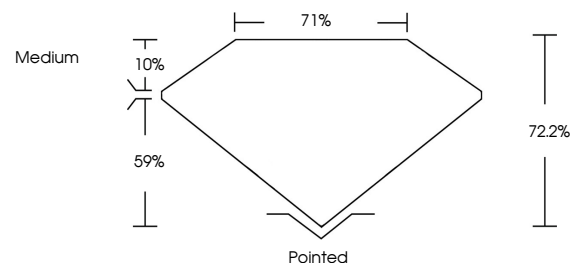

Inscription(s) **IGI LG774620556**

Comments: This Laboratory Grown Diamond was created by Chemical Vapor Deposition (CVD) growth process. Type IIa

February 10, 2026  
IGI Report No LG774620556  
**PRINCESS CUT**  
2.02 CARATS  
D  
6.93 X 6.84 X 4.94 MM  
Carat Weight  
Color Grade  
Clarity Grade  
Depth  
Table  
Girdle  
Medium  
Pointed  
Polish  
Symmetry  
Fluorescence  
Inscription(s)  
**EXCELLENT**  
**EXCELLENT**  
**NONE**  
**IGI LG774620556**

Shape and Cutting Style **PRINCESS CUT**

Measurements **6.93 X 6.84 X 4.94 MM**

**GRADING RESULTS**

Carat Weight **2.02 CARATS**

Color Grade **D**

Clarity Grade **VVS 2**

**ADDITIONAL GRADING INFORMATION**

Polish **EXCELLENT**

Sample Image Used

**CLARITY CHARACTERISTICS**

**KEY TO SYMBOLS**

Red symbols indicate internal characteristics.  
Green symbols indicate external characteristics.

**COLOR**

D E F G H I J Faint Very Light Light