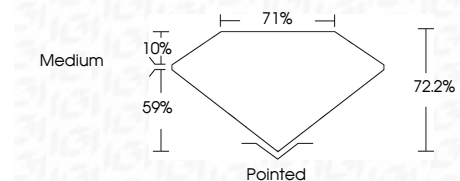

**ELECTRONIC COPY**

LG774620556  
Report verification at igi.org

February 10, 2026

IGI Report Number **LG774620556**

Description **LABORATORY GROWN DIAMOND**

Shape and Cutting Style **PRINCESS CUT**

Measurements **6.93 X 6.84 X 4.94 MM**

**GRADING RESULTS**

Carat Weight **2.02 CARATS**

Color Grade **D**

Clarity Grade **VVS 2**

**ADDITIONAL GRADING INFORMATION**

Polish **EXCELLENT**

Symmetry **EXCELLENT**

Fluorescence **NONE**

Inscription(s) **IGI LG774620556**

Comments: This Laboratory Grown Diamond was created by Chemical Vapor Deposition (CVD) growth process. Type IIa

February 10, 2026  
IGI Report No LG774620556  
**PRINCESS CUT**  
2.02 CARATS  
D  
6.93 X 6.84 X 4.94 MM  
Carat Weight  
Color Grade  
Clarity Grade  
Depth  
Table  
Girdle  
Medium  
Pointed  
Polish  
Symmetry  
Fluorescence  
Inscription(s)  
**EXCELLENT**  
**EXCELLENT**  
**NONE**  
**IGI LG774620556**

Shape and Cutting Style **PRINCESS CUT**

Measurements **6.93 X 6.84 X 4.94 MM**

**GRADING RESULTS**

Carat Weight **2.02 CARATS**

Color Grade **D**

Clarity Grade **VVS 2**

**ADDITIONAL GRADING INFORMATION**

Polish **EXCELLENT**