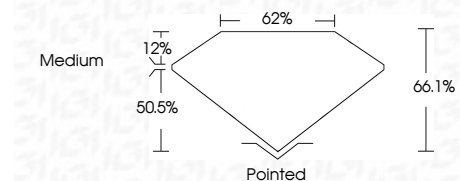

Measurements **11.51 X 7.91 X 5.23 MM**

**GRADING RESULTS**

Carat Weight **4.08 CARATS**  
Color Grade **F**  
Clarity Grade **VVS 2**

**ADDITIONAL GRADING INFORMATION**

Polish **EXCELLENT**  
Symmetry **EXCELLENT**  
Fluorescence **NONE**  
Inscription(s) **IGI LG774610179**  
Comments: This Laboratory Grown Diamond was created by Chemical Vapor Deposition (CVD) growth process. Type IIa

February 13, 2026  
IGI Report No LG774610179  
CUT CORNERED RECT. MODIFIED BRILLIANT  
11.51 X 7.91 X 5.23 MM  
4.08 CARATS  
F  
VVS 2  
66.1%  
50.5%  
62%  
Medium  
Pointed  
EXCELLENT  
EXCELLENT  
NONE  
IGI LG774610179  
Comments: This Laboratory Grown Diamond was created by Chemical Vapor Deposition (CVD) growth process. Type IIa

February 13, 2026  
IGI Report Number **LG774610179**  
Description **LABORATORY GROWN DIAMOND**  
Shape and Cutting Style **CUT CORNERED RECTANGULAR  
MODIFIED BRILLIANT**  
Measurements **11.51 X 7.91 X 5.23 MM**

**GRADING RESULTS**

Carat Weight **4.08 CARATS**  
Color Grade **F**  
Clarity Grade **VVS 2**

**ADDITIONAL GRADING INFORMATION**

Polish **EXCELLENT**  
Symmetry **EXCELLENT**  
Fluorescence **NONE**  
Inscription(s) **IGI LG774610179**