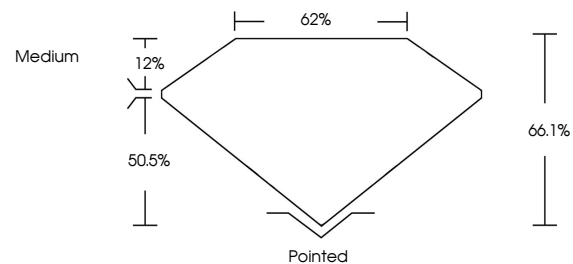

PROPORTIONS