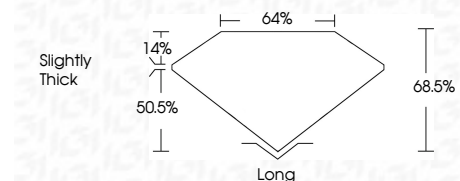

ELECTRONIC COPY

LG774601961
Report verification at igi.org

February 18, 2026
IGI Report Number **LG774601961**
Description **LABORATORY GROWN DIAMOND**
Shape and Cutting Style **EMERALD CUT**
Measurements **7.07 X 4.70 X 3.22 MM**

GRADING RESULTS

Carat Weight **1.05 CARAT**
Color Grade **FANCY PINK**
Clarity Grade **VS 1**

ADDITIONAL GRADING INFORMATION

Polish **EXCELLENT**
Symmetry **EXCELLENT**
Fluorescence **SLIGHT**
Inscription(s) **IGI LG774601961**
Comments: This Laboratory Grown Diamond was created by Chemical Vapor Deposition (CVD) growth process. Indications of post-growth treatment.

February 18, 2026
IGI Report No **LG774601961**
EMERALD CUT
Carat Weight **1.05 CARAT**
Color Grade **FANCY PINK**
Clarity Grade **VS 1**
Table **50.5%**
Girdle **64%**
Culet **Slightly Thick**
Polish **EXCELLENT**
Symmetry **EXCELLENT**
Fluorescence **SLIGHT**
Inscription(s) **IGI LG774601961**
Comments: This Laboratory Grown Diamond was created by Chemical Vapor Deposition (CVD) growth process. Indications of post-growth treatment.

LABORATORY GROWN DIAMOND REPORT

February 18, 2026
IGI Report Number **LG774601961**
Description **LABORATORY GROWN DIAMOND**
Shape and Cutting Style **EMERALD CUT**
Measurements **7.07 X 4.70 X 3.22 MM**