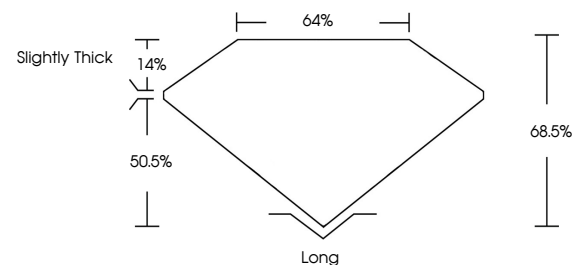

PROPORTIONS