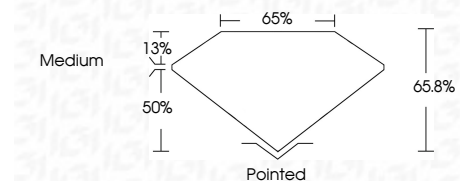

ELECTRONIC COPY

LG773663628
Report verification at igi.org

February 13, 2026
IGI Report Number **LG773663628**
Description **LABORATORY GROWN DIAMOND**
Shape and Cutting Style **CUT CORNERED
RECTANGULAR MODIFIED
BRILLIANT**

Measurements **7.92 X 5.50 X 3.62 MM**

GRADING RESULTS

Carat Weight **1.35 CARAT**
Color Grade **D**
Clarity Grade **VVS 2**

ADDITIONAL GRADING INFORMATION

Polish **EXCELLENT**
Symmetry **EXCELLENT**
Fluorescence **NONE**
Inscription(s) **(IGI) LG773663628**
Comments: This Laboratory Grown Diamond was created by Chemical Vapor Deposition (CVD) growth process. Type IIa

February 13, 2026
IGI Report No LG773663628
CUT CORNERED RECT. MODIFIED BRILLIANT
7.92 X 5.50 X 3.62 MM
Carat Weight **1.35 CARAT**
Color Grade **D**
Clarity Grade **VVS 2**
Depth **65.8%**
Table **50%**
Girdle **Medium**
Culet **Pointed**
Polish **EXCELLENT**
Symmetry **EXCELLENT**
Fluorescence **NONE**
Inscription(s) **(IGI) LG773663628**
Comments: This Laboratory Grown Diamond was created by Chemical Vapor Deposition (CVD) growth process. Type IIa

LABORATORY GROWN DIAMOND REPORT

February 13, 2026
IGI Report Number **LG773663628**
Description **LABORATORY GROWN DIAMOND**
Shape and Cutting Style **CUT CORNERED RECTANGULAR
MODIFIED BRILLIANT**
Measurements **7.92 X 5.50 X 3.62 MM**