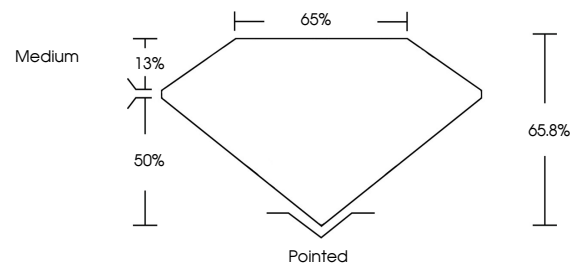

Measurements **7.92 X 5.50 X 3.62 MM**

GRADING RESULTS

Carat Weight **1.35 CARAT**
Color Grade **D**
Clarity Grade **VVS 2**

ADDITIONAL GRADING INFORMATION

Polish **EXCELLENT**
Symmetry **EXCELLENT**
Fluorescence **NONE**
Inscription(s) **(IGI) LG773663628**
Comments: This Laboratory Grown Diamond was created by Chemical Vapor Deposition (CVD) growth process. Type IIa

February 13, 2026
IGI Report No LG773663628
CUT CORNERED RECT. MODIFIED BRILLIANT
7.92 X 5.50 X 3.62 MM
Carat Weight **1.35 CARAT**
Color Grade **D**
Clarity Grade **VVS 2**
Depth **65.8%**
Table **50%**
Girdle **Medium**
Culet **Pointed**
Polish **EXCELLENT**
Symmetry **EXCELLENT**
Fluorescence **NONE**
Inscription(s) **(IGI) LG773663628**
Comments: This Laboratory Grown Diamond was created by Chemical Vapor Deposition (CVD) growth process. Type IIa

GRADING RESULTS

Carat Weight **1.35 CARAT**
Color Grade **D**
Clarity Grade **VVS 2**

ADDITIONAL GRADING INFORMATION

Polish **EXCELLENT**
Symmetry **EXCELLENT**
Fluorescence **NONE**
Inscription(s) **(IGI) LG773663628**

Comments: This Laboratory Grown Diamond was created by Chemical Vapor Deposition (CVD) growth process. Type IIa

PROPORTIONS

CLARITY CHARACTERISTICS

KEY TO SYMBOLS

Red symbols indicate internal characteristics.
Green symbols indicate external characteristics.