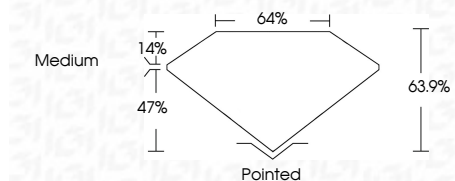

**ELECTRONIC COPY**

LG773649969  
Report verification at igi.org

February 7, 2026  
IGI Report Number **LG773649969**  
Description **LABORATORY GROWN DIAMOND**

Shape and Cutting Style **CUT CORNERED  
RECTANGULAR MODIFIED  
BRILLIANT**

Measurements **11.33 X 7.90 X 5.05 MM**

**GRADING RESULTS**

Carat Weight **4.01 CARATS**  
Color Grade **F**  
Clarity Grade **VS 2**

**ADDITIONAL GRADING INFORMATION**

Polish **EXCELLENT**  
Symmetry **EXCELLENT**  
Fluorescence **NONE**  
Inscription(s) **IGI LG773649969**  
Comments: This Laboratory Grown Diamond was created by Chemical Vapor Deposition (CVD) growth process. Type IIa

February 7, 2026  
IGI Report No LG773649969  
CUT CORNERED RECT. MODIFIED BRILLIANT  
4.01 CARATS  
F  
11.33 X 7.90 X 5.05 MM  
Color Grade  
VS 2  
63.9%  
47%  
Medium  
Pointed  
EXCELLENT  
EXCELLENT  
NONE  
IGI LG773649969  
Comments: This Laboratory Grown Diamond was created by Chemical Vapor Deposition (CVD) growth process. Type IIa

**GRADING RESULTS**

Carat Weight **4.01 CARATS**  
Color Grade **F**  
Clarity Grade **VS 2**

**ADDITIONAL GRADING INFORMATION**

Polish **EXCELLENT**  
Symmetry **EXCELLENT**  
Fluorescence **NONE**  
Inscription(s) **IGI LG773649969**