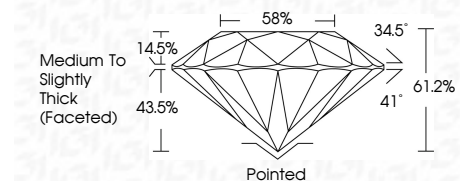

ELECTRONIC COPY

LG773647721
Report verification at igi.org

February 9, 2026
IGI Report Number LG773647721
Description LABORATORY GROWN DIAMOND
Shape and Cutting Style ROUND BRILLIANT
Measurements 6.48 - 6.51 X 3.97 MM

GRADING RESULTS
Carat Weight 1.03 CARAT
Color Grade D
Clarity Grade VVS 1
Cut Grade IDEAL

ADDITIONAL GRADING INFORMATION
Polish EXCELLENT
Symmetry EXCELLENT
Fluorescence NONE
Inscription(s) IGI LG773647721
Comments: This Laboratory Grown Diamond was created by Chemical Vapor Deposition (CVD) growth process. Type IIa

February 9, 2026
IGI Report No LG773647721
ROUND BRILLIANT
6.48 - 6.51 X 3.97 MM
1.03 CARAT
Color Grade D
Clarity Grade VVS 1
Cut Grade IDEAL
Depth 61.2%
Table 58%
Medium To Slightly Thick (Faceted)
Pointed
Polish EXCELLENT
Symmetry EXCELLENT
Fluorescence NONE
Inscription(s) IGI LG773647721
Comments: This Laboratory Grown Diamond was created by Chemical Vapor Deposition (CVD) growth process. Type IIa

LABORATORY GROWN DIAMOND REPORT

February 9, 2026
IGI Report Number LG773647721
Description LABORATORY GROWN DIAMOND
Shape and Cutting Style ROUND BRILLIANT
Measurements 6.48 - 6.51 X 3.97 MM

GRADING RESULTS
Carat Weight 1.03 CARAT
Color Grade D
Clarity Grade VVS 1
Cut Grade IDEAL