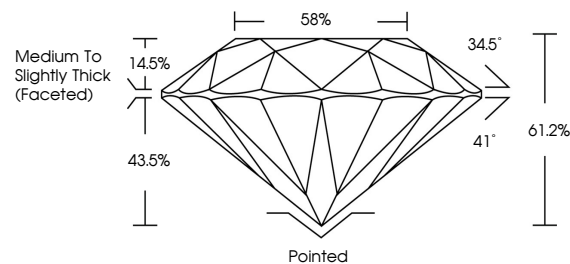

GRADING RESULTS
Carat Weight 1.03 CARAT
Color Grade D
Clarity Grade VVS 1
Cut Grade IDEAL

ADDITIONAL GRADING INFORMATION
Polish EXCELLENT
Symmetry EXCELLENT
Fluorescence NONE
Inscription(s) IGI LG773647721
Comments: This Laboratory Grown Diamond was created by Chemical Vapor Deposition (CVD) growth process. Type IIa

February 9, 2026
IGI Report No LG773647721
ROUND BRILLIANT
6.48 - 6.51 X 3.97 MM
1.03 CARAT
Color Grade D
Clarity Grade VVS 1
Cut Grade IDEAL
Depth 61.2%
Table 58%
Medium To Slightly Thick (Faceted)
Pointed
Polish EXCELLENT
Symmetry EXCELLENT
Fluorescence NONE
Inscription(s) IGI LG773647721
Comments: This Laboratory Grown Diamond was created by Chemical Vapor Deposition (CVD) growth process. Type IIa

LABORATORY GROWN DIAMOND REPORT

February 9, 2026
IGI Report Number LG773647721
Description LABORATORY GROWN DIAMOND
Shape and Cutting Style ROUND BRILLIANT
Measurements 6.48 - 6.51 X 3.97 MM

GRADING RESULTS
Carat Weight 1.03 CARAT
Color Grade D
Clarity Grade VVS 1
Cut Grade IDEAL

PROPORTIONS

Sample Image Used

CLARITY CHARACTERISTICS

KEY TO SYMBOLS

Red symbols indicate internal characteristics.
Green symbols indicate external characteristics.

COLOR

D E F G H I J Faint Very Light Light