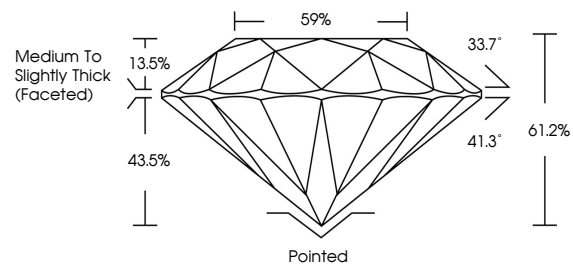

February 9, 2026
IGI Report No. **LG773647709**
ROUND BRILLIANT
Carat Weight **1.00 CARAT**
Color Grade **D**
Clarity Grade **VVS 1**
Cut Grade **IDEAL**
Depth **61.2%**
Table **59%**
Girdle **Medium To Slightly Thick (Faceted)**
Culet **Pointed**
Polish **EXCELLENT**
Symmetry **EXCELLENT**
Fluorescence **NONE**
Inscription(s) **IGI LG773647709**
Comments: This Laboratory Grown Diamond was created by Chemical Vapor Deposition (CVD) growth process. Type IIa

LABORATORY GROWN DIAMOND REPORT

February 9, 2026
IGI Report Number **LG773647709**
Description **LABORATORY GROWN DIAMOND**
Shape and Cutting Style **ROUND BRILLIANT**
Measurements **6.40 - 6.45 X 3.93 MM**

GRADING RESULTS

Carat Weight **1.00 CARAT**
Color Grade **D**
Clarity Grade **VVS 1**
Cut Grade **IDEAL**

ADDITIONAL GRADING INFORMATION

Polish **EXCELLENT**
Symmetry **EXCELLENT**
Fluorescence **NONE**
Inscription(s) **IGI LG773647709**

Comments: This Laboratory Grown Diamond was created by Chemical Vapor Deposition (CVD) growth process. Type IIa

PROPORTIONS

CLARITY CHARACTERISTICS

KEY TO SYMBOLS

Red symbols indicate internal characteristics.
Green symbols indicate external characteristics.