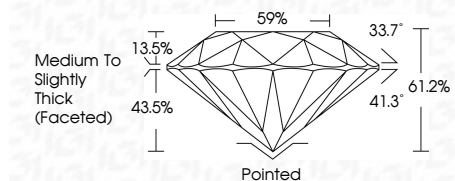

ELECTRONIC COPY

LG773647709
Report verification at igi.org

February 9, 2026
IGI Report Number **LG773647709**
Description **LABORATORY GROWN DIAMOND**
Shape and Cutting Style **ROUND BRILLIANT**
Measurements **6.40 - 6.45 X 3.93 MM**

GRADING RESULTS

Carat Weight **1.00 CARAT**
Color Grade **D**
Clarity Grade **VVS 1**
Cut Grade **IDEAL**

ADDITIONAL GRADING INFORMATION

Polish **EXCELLENT**
Symmetry **EXCELLENT**
Fluorescence **NONE**
Inscription(s) **IGI LG773647709**
Comments: This Laboratory Grown Diamond was created by Chemical Vapor Deposition (CVD) growth process. Type IIa

February 9, 2026
IGI Report No. **LG773647709**
ROUND BRILLIANT
Carat Weight **1.00 CARAT**
Color Grade **D**
Clarity Grade **VVS 1**
Cut Grade **IDEAL**
Depth **61.2%**
Table **59%**
Girdle **Medium To Slightly Thick (Faceted)**
Culet **Pointed**
Polish **EXCELLENT**
Symmetry **EXCELLENT**
Fluorescence **NONE**
Inscription(s) **IGI LG773647709**
Comments: This Laboratory Grown Diamond was created by Chemical Vapor Deposition (CVD) growth process. Type IIa

LABORATORY GROWN DIAMOND REPORT

February 9, 2026
IGI Report Number **LG773647709**
Description **LABORATORY GROWN DIAMOND**
Shape and Cutting Style **ROUND BRILLIANT**
Measurements **6.40 - 6.45 X 3.93 MM**