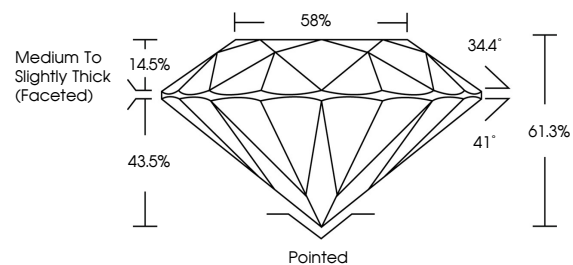

ELECTRONIC COPY

LG773647625
Report verification at igi.org

February 7, 2026

IGI Report Number **LG773647625**

Description **LABORATORY GROWN DIAMOND**

Shape and Cutting Style **ROUND BRILLIANT**

Measurements **8.16 - 8.19 X 5.01 MM**

GRADING RESULTS

Carat Weight **2.05 CARATS**

Color Grade **E**

Clarity Grade **VVS 2**

Cut Grade **IDEAL**

February 7, 2026
IGI Report Number **LG773647625**
Description **LABORATORY GROWN DIAMOND**
Shape and Cutting Style **ROUND BRILLIANT**
Measurements **8.16 - 8.19 X 5.01 MM**

GRADING RESULTS

Carat Weight **2.05 CARATS**

Color Grade **E**

Clarity Grade **VVS 2**

Cut Grade **IDEAL**

ADDITIONAL GRADING INFORMATION

Polish **EXCELLENT**

Symmetry **EXCELLENT**

Fluorescence **NONE**

Inscription(s) **IGI LG773647625**

Comments: This Laboratory Grown Diamond was created by Chemical Vapor Deposition (CVD) growth process.
Type IIa

PROPORTIONS

Sample Image Used

CLARITY CHARACTERISTICS