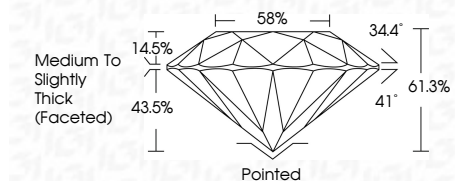

GRADING RESULTS

Carat Weight **2.05 CARATS**

Color Grade **E**

Clarity Grade **VVS 2**

Cut Grade **IDEAL**

February 7, 2026
IGI Report Number **LG773647625**
Description **LABORATORY GROWN DIAMOND**
Shape and Cutting Style **ROUND BRILLIANT**
Measurements **8.16 - 8.19 X 5.01 MM**

GRADING RESULTS

Carat Weight **2.05 CARATS**

Color Grade **E**

Clarity Grade **VVS 2**

Cut Grade **IDEAL**

ADDITIONAL GRADING INFORMATION

Polish **EXCELLENT**

Symmetry **EXCELLENT**

KEY TO SYMBOLS

Red symbols indicate internal characteristics.
Green symbols indicate external characteristics.

COLOR

D E F G H I J Faint Very Light Light

CLARITY

FL	IF	VVS ¹⁻²	VS ¹⁻²	SI ¹⁻²	I ¹⁻³
Flawless	Internally Flawless	Very Very Slightly Included	Very Slightly Included	Slightly Included	Included