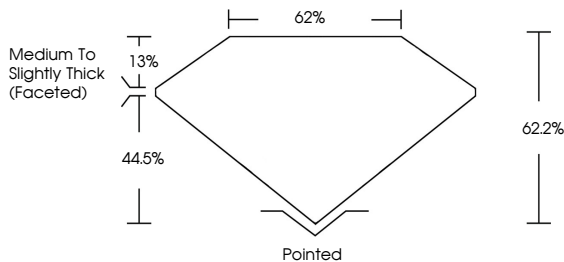

PROPORTIONS