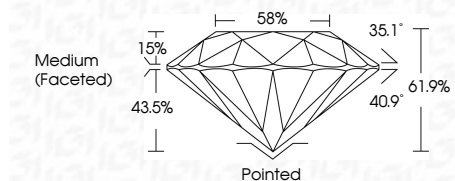

Shape and Cutting Style **ROUND BRILLIANT**

Measurements **6.41 - 6.44 X 3.98 MM**

GRADING RESULTS

Carat Weight **1.02 CARAT**

Color Grade **D**

Clarity Grade **VVS 1**

Cut Grade **IDEAL**

ADDITIONAL GRADING INFORMATION

PROPORTIONS

Sample Image Used

CLARITY CHARACTERISTICS

KEY TO SYMBOLS

Red symbols indicate internal characteristics.
Green symbols indicate external characteristics.

COLOR

D E F G H I J Faint Very Light Light

CLARITY

FL	IF	VVS ¹⁻²	VS ¹⁻²	SI ¹⁻²	I ¹⁻³
Flawless	Internally Flawless	Very Very Slightly Included	Very Slightly Included	Slightly Included	Included

ADDITIONAL GRADING INFORMATION

Polish **EXCELLENT**

Symmetry **EXCELLENT**