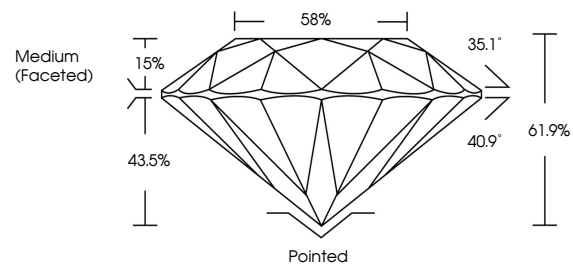

GRADING RESULTS

Carat Weight **1.02 CARAT**

Color Grade **D**

Clarity Grade **VVS 1**

Cut Grade **IDEAL**

February 6, 2026

IGI Report Number **LG773623626**

Description **LABORATORY GROWN DIAMOND**

Shape and Cutting Style **ROUND BRILLIANT**

Measurements **6.41 - 6.44 X 3.98 MM**

GRADING RESULTS

Carat Weight **1.02 CARAT**

Color Grade **D**

Clarity Grade **VVS 1**

Cut Grade **IDEAL**

ADDITIONAL GRADING INFORMATION

Polish **EXCELLENT**

Symmetry **EXCELLENT**

Fluorescence **NONE**

Inscription(s) **IGI LG773623626**

Comments: This Laboratory Grown Diamond was created by Chemical Vapor Deposition (CVD) growth process. Type IIa

PROPORTIONS

Sample Image Used

CLARITY CHARACTERISTICS

KEY TO SYMBOLS

Red symbols indicate internal characteristics.
Green symbols indicate external characteristics.

COLOR

D E F G H I J Faint Very Light Light