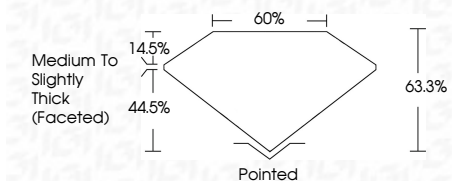

ELECTRONIC COPY

LG773620568
Report verification at igi.org

February 10, 2026
IGI Report Number **LG773620568**
Description **LABORATORY GROWN DIAMOND**
Shape and Cutting Style **OVAL BRILLIANT**
Measurements **8.32 X 6.02 X 3.81 MM**

GRADING RESULTS

Carat Weight **1.21 CARAT**
Color Grade **D**
Clarity Grade **VS 1**

ADDITIONAL GRADING INFORMATION

Polish **EXCELLENT**
Symmetry **EXCELLENT**
Fluorescence **NONE**
Inscription(s) **(IGI) LG773620568**
Comments: This Laboratory Grown Diamond was created by Chemical Vapor Deposition (CVD) growth process. Type IIa

IGI

February 10, 2026
IGI Report No LG773620568
OVAL BRILLIANT
1.21 CARAT
D
8.32 X 6.02 X 3.81 MM
Carat Weight
Color Grade
Clarity Grade
Depth
Table
Girdle
Medium to Slightly Thick (Faceted)
Pointed
EXCELLENT
EXCELLENT
NONE
Inscription(s)
(IGI) LG773620568
Comments: This Laboratory Grown Diamond was created by Chemical Vapor Deposition (CVD) growth process. Type IIa

LABORATORY GROWN DIAMOND REPORT

February 10, 2026
IGI Report Number **LG773620568**
Description **LABORATORY GROWN DIAMOND**
Shape and Cutting Style **OVAL BRILLIANT**
Measurements **8.32 X 6.02 X 3.81 MM**