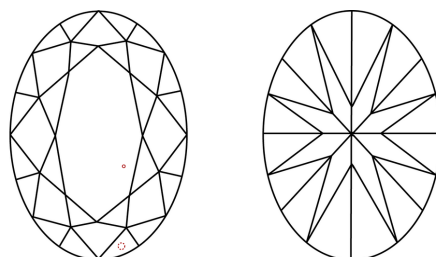

CLARITY CHARACTERISTICS

KEY TO SYMBOLS

Red symbols indicate internal characteristics.
Green symbols indicate external characteristics.

COLOR

D E F G H I J Faint Very Light Light

CLARITY

FL	IF	VS¹⁻²	VS¹⁻²	SI¹⁻²	I¹⁻³
Flawless	Internally Flawless	Very Very Slightly Included	Very Slightly Included	Slightly Included	Included