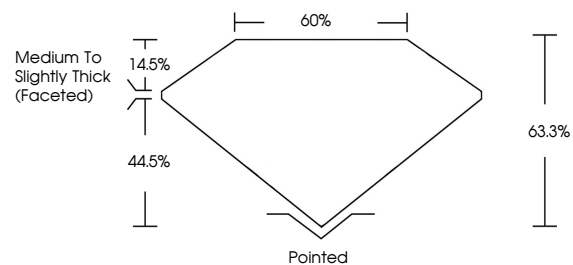

IGI

February 10, 2026
IGI Report No LG773620568
OVAL BRILLIANT
1.21 CARAT
D
8.32 X 6.02 X 3.81 MM
Carat Weight
Color Grade
Clarity Grade
Depth
Table
Girdle
Medium to Slightly Thick (Faceted)
Pointed
EXCELLENT
EXCELLENT
NONE
Inscription(s)
(IGI) LG773620568
Comments: This Laboratory Grown Diamond was created by Chemical Vapor Deposition (CVD) growth process. Type IIa

LABORATORY GROWN DIAMOND REPORT

February 10, 2026
IGI Report Number **LG773620568**
Description **LABORATORY GROWN DIAMOND**
Shape and Cutting Style **OVAL BRILLIANT**
Measurements **8.32 X 6.02 X 3.81 MM**

GRADING RESULTS

Carat Weight **1.21 CARAT**
Color Grade **D**
Clarity Grade **VS 1**

ADDITIONAL GRADING INFORMATION

Polish **EXCELLENT**
Symmetry **EXCELLENT**
Fluorescence **NONE**
Inscription(s) **(IGI) LG773620568**

Comments: This Laboratory Grown Diamond was created by Chemical Vapor Deposition (CVD) growth process. Type IIa

PROPORTIONS

Sample Image Used

CLARITY CHARACTERISTICS

KEY TO SYMBOLS

Red symbols indicate internal characteristics.
Green symbols indicate external characteristics.