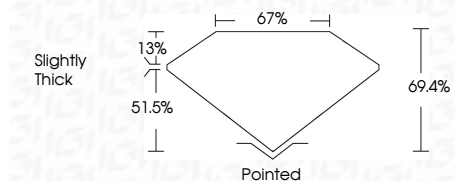

**ELECTRONIC COPY**

LG773618416  
Report verification at igi.org

February 7, 2026

IGI Report Number **LG773618416**

Description **LABORATORY GROWN DIAMOND**

Shape and Cutting Style **CUT CORNERED  
RECTANGULAR MODIFIED  
BRILLIANT**

Measurements **9.76 X 7.12 X 4.94 MM**

**GRADING RESULTS**

Carat Weight **3.03 CARATS**

Color Grade **D**

Clarity Grade **VVS 1**

**ADDITIONAL GRADING INFORMATION**

Polish **EXCELLENT**

Symmetry **EXCELLENT**

Fluorescence **NONE**

Inscription(s) **IGI LG773618416**

Comments: This Laboratory Grown Diamond was created by Chemical Vapor Deposition (CVD) growth process. Type IIa

February 7, 2026  
IGI Report No LG773618416  
CUT CORNERED RECT. MODIFIED BRILLIANT  
3.03 CARATS  
D  
3.03 CARATS  
D  
VVS 1  
69.4%  
67%  
Slightly Thick  
Pointed  
EXCELLENT  
EXCELLENT  
NONE  
IGI LG773618416  
Comments: This Laboratory Grown Diamond was created by Chemical Vapor Deposition (CVD) growth process. Type IIa

**GRADING RESULTS**

Carat Weight **3.03 CARATS**

Color Grade **D**

Clarity Grade **VVS 1**

**ADDITIONAL GRADING INFORMATION**

Polish **EXCELLENT**

Symmetry **EXCELLENT**

Fluorescence **NONE**