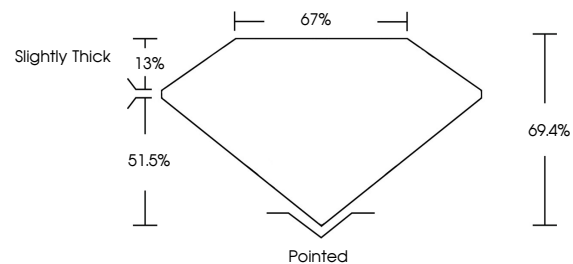

PROPORTIONS