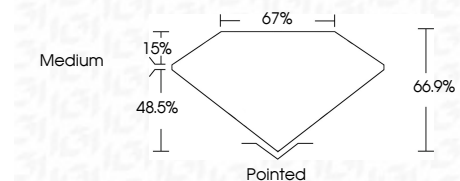

ELECTRONIC COPY

LG773604335
Report verification at igi.org

February 11, 2026
IGI Report Number **LG773604335**
Description **LABORATORY GROWN DIAMOND**

Shape and Cutting Style **CUT CORNERED
RECTANGULAR MODIFIED
BRILLIANT**

Measurements **10.79 X 7.97 X 5.33 MM**

GRADING RESULTS

Carat Weight **4.05 CARATS**
Color Grade **F**
Clarity Grade **VVS 2**

ADDITIONAL GRADING INFORMATION

Polish **EXCELLENT**
Symmetry **EXCELLENT**
Fluorescence **NONE**
Inscription(s) **IGI LG773604335**
Comments: This Laboratory Grown Diamond was created by Chemical Vapor Deposition (CVD) growth process. Type IIa

February 11, 2026
IGI Report No **LG773604335**
CUT CORNERED RECT. MODIFIED BRILLIANT
10.79 X 7.97 X 5.33 MM
Carat Weight **4.05 CARATS**
Color Grade **F**
Clarity Grade **VVS 2**
Depth **66.9%**
Table **48.5%**
Girdle **Medium**
Culet **Pointed**
Polish **EXCELLENT**
Symmetry **EXCELLENT**
Fluorescence **NONE**
Inscription(s) **IGI LG773604335**
Comments: This Laboratory Grown Diamond was created by Chemical Vapor Deposition (CVD) growth process. Type IIa

GRADING RESULTS

Carat Weight **4.05 CARATS**
Color Grade **F**
Clarity Grade **VVS 2**

ADDITIONAL GRADING INFORMATION

Polish **EXCELLENT**
Symmetry **EXCELLENT**
Fluorescence **NONE**
Inscription(s) **IGI LG773604335**