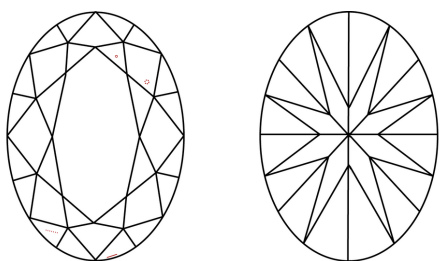

February 11, 2026
IGI Report No LG772699360
OVAL BRILLIANT
8.19 X 5.74 X 3.52 MM
Carat Weight **1.03 CARAT**
Color Grade **F**
Clarity Grade **VS 1**
Depth **43%**
Table **61%**
Girdle **Slightly Thick To Thick (Faceted)**
Culet **Pointed**
Polish **EXCELLENT**
Symmetry **EXCELLENT**
Fluorescence **NONE**
Inscription(s) **(IGI) LG772699360**
Comments: This Laboratory Grown Diamond was created by Chemical Vapor Deposition (CVD) growth process. Type IIa

LABORATORY GROWN DIAMOND REPORT

February 11, 2026
IGI Report Number **LG772699360**
Description **LABORATORY GROWN DIAMOND**
Shape and Cutting Style **OVAL BRILLIANT**
Measurements **8.19 X 5.74 X 3.52 MM**

GRADING RESULTS
Carat Weight **1.03 CARAT**
Color Grade **F**
Clarity Grade **VS 1**

ADDITIONAL GRADING INFORMATION
Polish **EXCELLENT**
Symmetry **EXCELLENT**
Fluorescence **NONE**
Inscription(s) **(IGI) LG772699360**

Comments: This Laboratory Grown Diamond was created by Chemical Vapor Deposition (CVD) growth process. Type IIa

PROPORTIONS

Sample Image Used

CLARITY CHARACTERISTICS

KEY TO SYMBOLS
Red symbols indicate internal characteristics.
Green symbols indicate external characteristics.