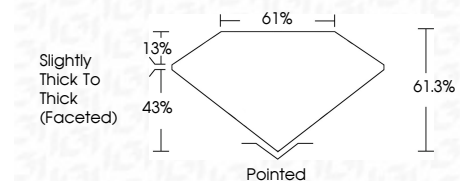

ELECTRONIC COPY

LG772699360
Report verification at igi.org

February 11, 2026
IGI Report Number **LG772699360**
Description **LABORATORY GROWN DIAMOND**
Shape and Cutting Style **OVAL BRILLIANT**
Measurements **8.19 X 5.74 X 3.52 MM**

GRADING RESULTS
Carat Weight **1.03 CARAT**
Color Grade **F**
Clarity Grade **VS 1**

ADDITIONAL GRADING INFORMATION
Polish **EXCELLENT**
Symmetry **EXCELLENT**
Fluorescence **NONE**
Inscription(s) **(IGI) LG772699360**
Comments: This Laboratory Grown Diamond was created by Chemical Vapor Deposition (CVD) growth process. Type IIa

February 11, 2026
IGI Report No LG772699360
OVAL BRILLIANT
8.19 X 5.74 X 3.52 MM
Carat Weight **1.03 CARAT**
Color Grade **F**
Clarity Grade **VS 1**
Depth **43%**
Table **61%**
Girdle **Slightly Thick To Thick (Faceted)**
Culet **Pointed**
Polish **EXCELLENT**
Symmetry **EXCELLENT**
Fluorescence **NONE**
Inscription(s) **(IGI) LG772699360**
Comments: This Laboratory Grown Diamond was created by Chemical Vapor Deposition (CVD) growth process. Type IIa

LABORATORY GROWN DIAMOND REPORT

February 11, 2026
IGI Report Number **LG772699360**
Description **LABORATORY GROWN DIAMOND**
Shape and Cutting Style **OVAL BRILLIANT**
Measurements **8.19 X 5.74 X 3.52 MM**