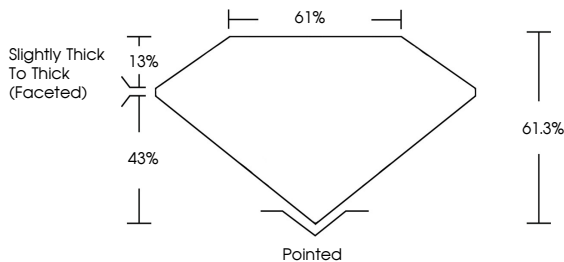

PROPORTIONS