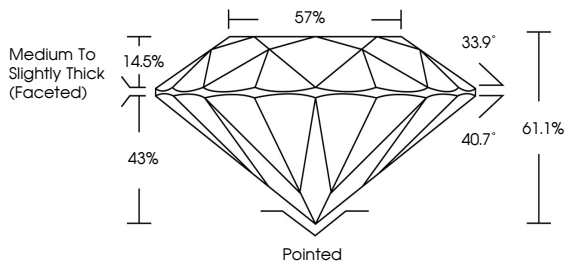

ELECTRONIC COPY

LG772697897
Report verification at igi.org

February 5, 2026
IGI Report Number LG772697897
Description LABORATORY GROWN DIAMOND
Shape and Cutting Style ROUND BRILLIANT
Measurements 6.51 - 6.53 X 3.98 MM

GRADING RESULTS

Carat Weight 1.04 CARAT
Color Grade D
Clarity Grade VVS 2
Cut Grade IDEAL

ADDITIONAL GRADING INFORMATION

Polish EXCELLENT
Symmetry EXCELLENT
Fluorescence NONE
Inscription(s) LG772697897
Comments: HEARTS & ARROWS
This Laboratory Grown Diamond was created by Chemical Vapor Deposition (CVD) growth process. Type IIa

February 5, 2026
IGI Report No LG772697897
ROUND BRILLIANT
6.51 - 6.53 X 3.98 MM
1.04 CARAT
D
VVS 2
IDEAL
61.1%
57%
Medium To Slightly Thick (Faceted)
Pointed
EXCELLENT
EXCELLENT
NONE
NONE
IGI LG772697897
Comments: HEARTS & ARROWS
This Laboratory Grown Diamond was created by Chemical Vapor Deposition (CVD) growth process. Type IIa

Sample Image Used

PROPORTIONS

CLARITY CHARACTERISTICS

KEY TO SYMBOLS

Red symbols indicate internal characteristics.
Green symbols indicate external characteristics.

COLOR

Table with color grades: D, E, F, G, H, I, J, Faint, Very Light, Light