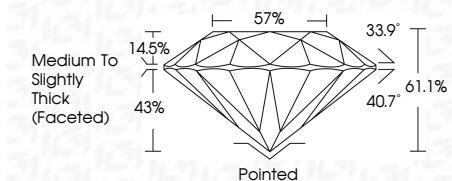

ELECTRONIC COPY

LG772697897
Report verification at igi.org

February 5, 2026
IGI Report Number LG772697897
Description LABORATORY GROWN DIAMOND
Shape and Cutting Style ROUND BRILLIANT
Measurements 6.51 - 6.53 X 3.98 MM

GRADING RESULTS

Carat Weight 1.04 CARAT
Color Grade D
Clarity Grade VVS 2
Cut Grade IDEAL

ADDITIONAL GRADING INFORMATION

Polish EXCELLENT
Symmetry EXCELLENT
Fluorescence NONE
Inscription(s) LG772697897

Comments: HEARTS & ARROWS
This Laboratory Grown Diamond was created by Chemical Vapor Deposition (CVD) growth process. Type IIa

February 5, 2026
IGI Report No LG772697897
ROUND BRILLIANT
6.51 - 6.53 X 3.98 MM
1.04 CARAT
D
VVS 2
IDEAL
61.1%
57%
Medium To Slightly Thick (Faceted)
Pointed
EXCELLENT
EXCELLENT
NONE
NONE
IGI LG772697897
Comments: HEARTS & ARROWS
This Laboratory Grown Diamond was created by Chemical Vapor Deposition (CVD) growth process. Type IIa