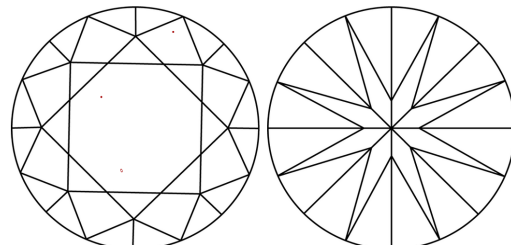

February 5, 2026
IGI Report No LG772697897
ROUND BRILLIANT
6.51 - 6.53 X 3.98 MM
1.04 CARAT
D
VVS 2
IDEAL
61.1%
57%
Medium To Slightly Thick (Faceted)
Pointed
EXCELLENT
EXCELLENT
NONE
NONE
IGI LG772697897
Comments: HEARTS & ARROWS
This Laboratory Grown Diamond was created by Chemical Vapor Deposition (CVD) growth process. Type IIa

Sample Image Used

PROPORTIONS

CLARITY CHARACTERISTICS

KEY TO SYMBOLS

Red symbols indicate internal characteristics.
Green symbols indicate external characteristics.

COLOR

Table with color grades: D, E, F, G, H, I, J, Faint, Very Light, Light

CLARITY

Table with clarity grades: FL, IF, VS 1-2, VS 1-2, SI 1-2, I 1-3, Flawless, Internally Flawless, Very Very Slightly Included, Very Slightly Included, Slightly Included, Included

February 5, 2026
IGI Report Number LG772697897
Description LABORATORY GROWN DIAMOND
Shape and Cutting Style ROUND BRILLIANT
Measurements 6.51 - 6.53 X 3.98 MM