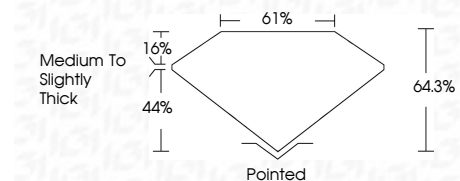

Measurements **12.11 X 8.56 X 5.50 MM**

GRADING RESULTS

Carat Weight **5.02 CARATS**
Color Grade **FANCY VIVID BLUE**
Clarity Grade **VS 2**

ADDITIONAL GRADING INFORMATION

Polish **EXCELLENT**
Symmetry **EXCELLENT**
Fluorescence **NONE**
Inscription(s) **IGI LG772697558**

Comments: This Laboratory Grown Diamond was created by Chemical Vapor Deposition (CVD) growth process. Indications of post-growth treatment.

February 13, 2026
IGI Report No LG772697558
CUT CORNERED RECT. MODIFIED BRILLIANT
12.11 X 8.56 X 5.50 MM
5.02 CARATS
FANCY VIVID BLUE
VS 2
64.3%
0.16
Medium to Slightly Thick
Pointed
EXCELLENT
EXCELLENT
NONE
IGI LG772697558
Comments: This Laboratory Grown Diamond was created by Chemical Vapor Deposition (CVD) growth process. Indications of post-growth treatment.

LABORATORY GROWN DIAMOND REPORT

February 13, 2026
IGI Report Number **LG772697558**
Description **LABORATORY GROWN DIAMOND**
Shape and Cutting Style **CUT CORNERED RECTANGULAR
MODIFIED BRILLIANT**
Measurements **12.11 X 8.56 X 5.50 MM**

GRADING RESULTS

Carat Weight **5.02 CARATS**
Color Grade **FANCY VIVID BLUE**
Clarity Grade **VS 2**

ADDITIONAL GRADING INFORMATION

Polish **EXCELLENT**
Symmetry **EXCELLENT**
Fluorescence **NONE**
Inscription(s) **IGI LG772697558**