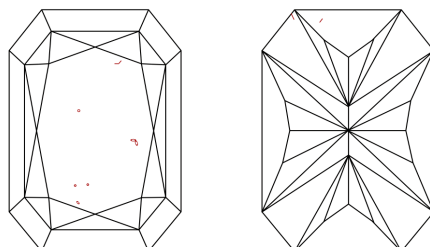

CLARITY CHARACTERISTICS

KEY TO SYMBOLS

Red symbols indicate internal characteristics.
Green symbols indicate external characteristics.