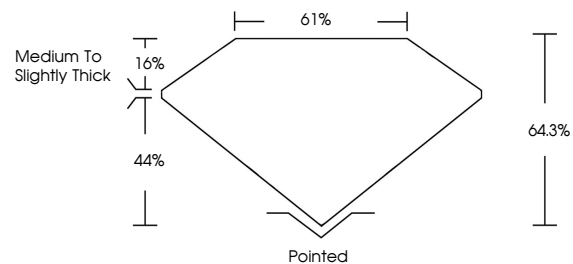

Measurements **12.11 X 8.56 X 5.50 MM**

GRADING RESULTS

Carat Weight **5.02 CARATS**
Color Grade **FANCY VIVID BLUE**
Clarity Grade **VS 2**

ADDITIONAL GRADING INFORMATION

Polish **EXCELLENT**
Symmetry **EXCELLENT**
Fluorescence **NONE**
Inscription(s) **IGI LG772697558**

GRADING RESULTS

Carat Weight **5.02 CARATS**
Color Grade **FANCY VIVID BLUE**
Clarity Grade **VS 2**

ADDITIONAL GRADING INFORMATION

Polish **EXCELLENT**
Symmetry **EXCELLENT**
Fluorescence **NONE**
Inscription(s) **IGI LG772697558**

Comments: This Laboratory Grown Diamond was created by Chemical Vapor Deposition (CVD) growth process. Indications of post-growth treatment.

PROPORTIONS

CLARITY CHARACTERISTICS

KEY TO SYMBOLS

Red symbols indicate internal characteristics.
Green symbols indicate external characteristics.