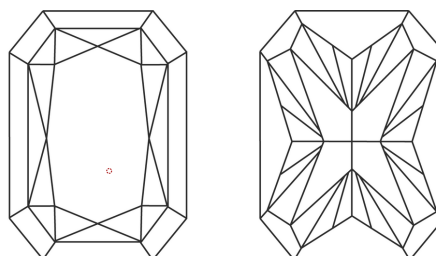

CLARITY CHARACTERISTICS

KEY TO SYMBOLS

Red symbols indicate internal characteristics.
Green symbols indicate external characteristics.

COLOR

D E F G H I J Faint Very Light Light

CLARITY

FL	IF	VVS¹⁻²	VS¹⁻²	SI¹⁻²	I¹⁻³
Flawless	Internally Flawless	Very Very Slightly Included	Very Slightly Included	Slightly Included	Included