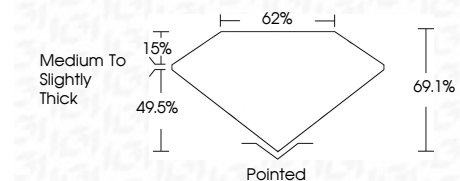

Measurements **12.54 X 7.70 X 5.32 MM**

GRADING RESULTS

Carat Weight **4.81 CARATS**
Color Grade **E**
Clarity Grade **VVS 1**

ADDITIONAL GRADING INFORMATION

Polish **EXCELLENT**
Symmetry **EXCELLENT**
Fluorescence **NONE**
Inscription(s) **IGI LG772674475**
Comments: This Laboratory Grown Diamond was created by Chemical Vapor Deposition (CVD) growth process. Type IIa

May 18, 2026
IGI Report No **LG772674475**
CUT CORNERED RECT. MODIFIED BRILLIANT
12.54 X 7.70 X 5.32 MM
Carat Weight **4.81 CARATS**
Color Grade **E**
Clarity Grade **VVS 1**
Depth **69.1%**
Table **62%**
Girdle **Medium to Slightly Thick**
Culet **Pointed**
Polish **EXCELLENT**
Symmetry **EXCELLENT**
Fluorescence **NONE**
Inscription(s) **IGI LG772674475**
Comments: This Laboratory Grown Diamond was created by Chemical Vapor Deposition (CVD) growth process. Type IIa

LABORATORY GROWN DIAMOND REPORT

May 18, 2026
IGI Report Number **LG772674475**
Description **LABORATORY GROWN DIAMOND**
Shape and Cutting Style **CUT CORNERED RECTANGULAR
MODIFIED BRILLIANT**
Measurements **12.54 X 7.70 X 5.32 MM**

GRADING RESULTS

Carat Weight **4.81 CARATS**
Color Grade **E**
Clarity Grade **VVS 1**

ADDITIONAL GRADING INFORMATION

Polish **EXCELLENT**
Symmetry **EXCELLENT**
Fluorescence **NONE**
Inscription(s) **IGI LG772674475**