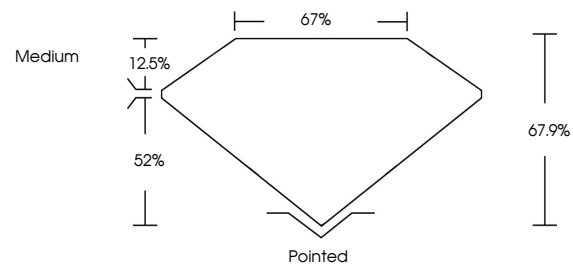

Measurements **9.23 X 6.26 X 4.25 MM**

**GRADING RESULTS**

Carat Weight **2.07 CARATS**  
Color Grade **E**  
Clarity Grade **VVS 2**

**ADDITIONAL GRADING INFORMATION**

Polish **EXCELLENT**  
Symmetry **EXCELLENT**  
Fluorescence **NONE**  
Inscription(s) **IGI LG772672839**  
Comments: This Laboratory Grown Diamond was created by Chemical Vapor Deposition (CVD) growth process. Type IIa

**GRADING RESULTS**

Carat Weight **2.07 CARATS**  
Color Grade **E**  
Clarity Grade **VVS 2**

**ADDITIONAL GRADING INFORMATION**

Polish **EXCELLENT**  
Symmetry **EXCELLENT**  
Fluorescence **NONE**  
Inscription(s) **IGI LG772672839**

Comments: This Laboratory Grown Diamond was created by Chemical Vapor Deposition (CVD) growth process. Type IIa

**PROPORTIONS**

Sample Image Used

**CLARITY CHARACTERISTICS**

**KEY TO SYMBOLS**

Red symbols indicate internal characteristics.  
Green symbols indicate external characteristics.