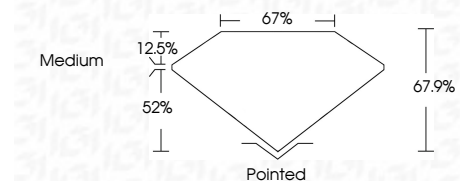

**ELECTRONIC COPY**

LG772672839  
Report verification at igi.org

February 10, 2026  
IGI Report Number **LG772672839**  
Description **LABORATORY GROWN DIAMOND**

Shape and Cutting Style **CUT CORNERED  
RECTANGULAR MODIFIED  
BRILLIANT**

Measurements **9.23 X 6.26 X 4.25 MM**

**GRADING RESULTS**

Carat Weight **2.07 CARATS**  
Color Grade **E**  
Clarity Grade **VVS 2**

**ADDITIONAL GRADING INFORMATION**

Polish **EXCELLENT**  
Symmetry **EXCELLENT**  
Fluorescence **NONE**  
Inscription(s) **IGI LG772672839**  
Comments: This Laboratory Grown Diamond was created by Chemical Vapor Deposition (CVD) growth process. Type IIa

February 10, 2026  
IGI Report No LG772672839  
CUT CORNERED RECT. MODIFIED BRILLIANT  
9.23 X 6.26 X 4.25 MM  
2.07 CARATS  
E  
VVS 2  
67.9%  
67%  
Medium  
Pointed  
EXCELLENT  
EXCELLENT  
NONE  
IGI LG772672839  
Comments: This Laboratory Grown Diamond was created by Chemical Vapor Deposition (CVD) growth process. Type IIa

**GRADING RESULTS**

Carat Weight **2.07 CARATS**  
Color Grade **E**  
Clarity Grade **VVS 2**

**ADDITIONAL GRADING INFORMATION**

Polish **EXCELLENT**  
Symmetry **EXCELLENT**  
Fluorescence **NONE**  
Inscription(s) **IGI LG772672839**