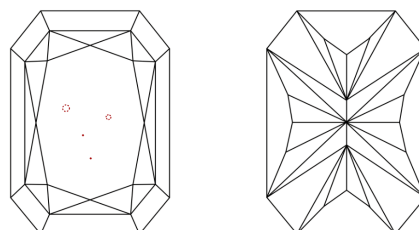

CLARITY CHARACTERISTICS

KEY TO SYMBOLS

Red symbols indicate internal characteristics.
Green symbols indicate external characteristics.

COLOR

D E F G H I J Faint Very Light Light

CLARITY

FL	IF	VVS¹⁻²	VS¹⁻²	SI¹⁻²	I¹⁻³
Flawless	Internally Flawless	Very Very Slightly Included	Very Slightly Included	Slightly Included	Included