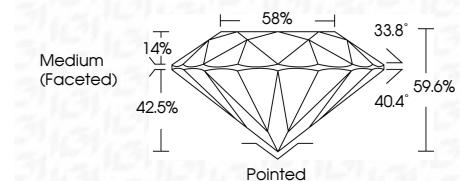

ELECTRONIC COPY

LG772671707
Report verification at igi.org

March 16, 2026
IGI Report Number **LG772671707**
Description **LABORATORY GROWN DIAMOND**
Shape and Cutting Style **ROUND BRILLIANT**
Measurements **6.62 - 6.64 X 3.95 MM**

GRADING RESULTS

Carat Weight **1.05 CARAT**
Color Grade **D**
Clarity Grade **VVS 1**
Cut Grade **IDEAL**

ADDITIONAL GRADING INFORMATION

Polish **EXCELLENT**
Symmetry **EXCELLENT**
Fluorescence **NONE**
Inscription(s) **IGI LG772671707**
Comments: As Grown - No indication of post-growth treatment.
This Laboratory Grown Diamond was created by High Pressure High Temperature (HPHT) growth process.
Type II

March 16, 2026
IGI Report No **LG772671707**
ROUND BRILLIANT
6.62 - 6.64 X 3.95 MM
1.05 CARAT
D
VVS 1
IDEAL
59.6%
88%
Medium (Faceted)
Pointed
EXCELLENT
EXCELLENT
NONE
IGI LG772671707
Comments: As Grown - No indication of post-growth treatment.
This Laboratory Grown Diamond was created by High Pressure High Temperature (HPHT) growth process.
Type II

GRADING RESULTS

Carat Weight **1.05 CARAT**
Color Grade **D**
Clarity Grade **VVS 1**
Cut Grade **IDEAL**

ADDITIONAL GRADING INFORMATION

Polish **EXCELLENT**
Symmetry **EXCELLENT**
Fluorescence **NONE**
Inscription(s) **IGI LG772671707**