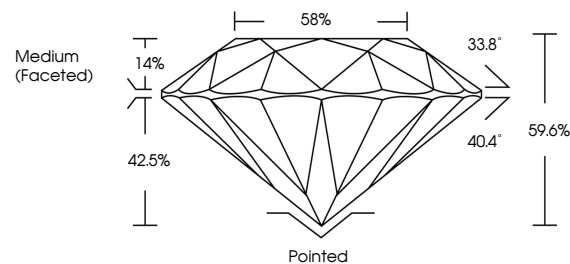

LABORATORY GROWN DIAMOND REPORT

March 16, 2026
IGI Report Number **LG772671707**
Description **LABORATORY GROWN DIAMOND**
Shape and Cutting Style **ROUND BRILLIANT**
Measurements **6.62 - 6.64 X 3.95 MM**

GRADING RESULTS

Carat Weight **1.05 CARAT**
Color Grade **D**
Clarity Grade **VVS 1**
Cut Grade **IDEAL**

ADDITIONAL GRADING INFORMATION

Polish **EXCELLENT**
Symmetry **EXCELLENT**
Fluorescence **NONE**
Inscription(s) **IGI LG772671707**

Comments: As Grown - No indication of post-growth treatment.
This Laboratory Grown Diamond was created by High Pressure High Temperature (HPHT) growth process.
Type II

PROPORTIONS

Sample Image Used

CLARITY CHARACTERISTICS

KEY TO SYMBOLS

Red symbols indicate internal characteristics.
Green symbols indicate external characteristics.

COLOR

D E F G H I J Faint Very Light Light

CLARITY

FL	IF	VVS ¹⁻²	VS ¹⁻²	SI ¹⁻²	I ¹⁻³
Flawless	Internally Flawless	Very Very Slightly Included	Very Slightly Included	Slightly Included	Included