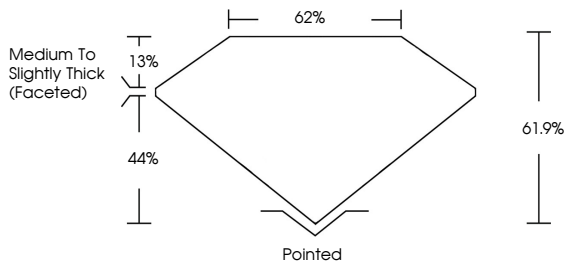

PROPORTIONS