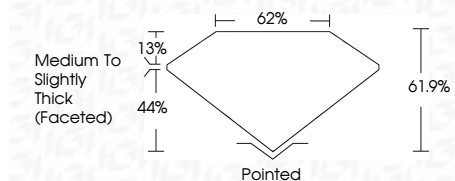

**ELECTRONIC COPY**

LG772652931  
Report verification at igi.org

February 4, 2026  
IGI Report Number **LG772652931**  
Description **LABORATORY GROWN DIAMOND**  
Shape and Cutting Style **PEAR BRILLIANT**  
Measurements **11.62 X 7.71 X 4.77 MM**

**GRADING RESULTS**  
Carat Weight **2.51 CARATS**  
Color Grade **E**  
Clarity Grade **VS 1**

**ADDITIONAL GRADING INFORMATION**  
Polish **EXCELLENT**  
Symmetry **EXCELLENT**  
Fluorescence **NONE**  
Inscription(s) **IGI LG772652931**  
Comments: This Laboratory Grown Diamond was created by Chemical Vapor Deposition (CVD) growth process. Type IIa

February 4, 2026  
IGI Report No LG772652931  
**PEAR BRILLIANT**  
11.62 X 7.71 X 4.77 MM  
2.51 CARATS  
E  
61.9%  
62%  
Medium to Slightly Thick (Faceted)  
Pointed  
EXCELLENT  
EXCELLENT  
NONE  
IGI LG772652931  
Comments: This Laboratory Grown Diamond was created by Chemical Vapor Deposition (CVD) growth process. Type IIa

February 4, 2026  
IGI Report Number **LG772652931**  
Description **LABORATORY GROWN DIAMOND**  
Shape and Cutting Style **PEAR BRILLIANT**  
Measurements **11.62 X 7.71 X 4.77 MM**  
**GRADING RESULTS**  
Carat Weight **2.51 CARATS**  
Color Grade **E**  
Clarity Grade **VS 1**  
**ADDITIONAL GRADING INFORMATION**  
Polish **EXCELLENT**  
Symmetry **EXCELLENT**  
Fluorescence **NONE**  
Inscription(s) **IGI LG772652931**