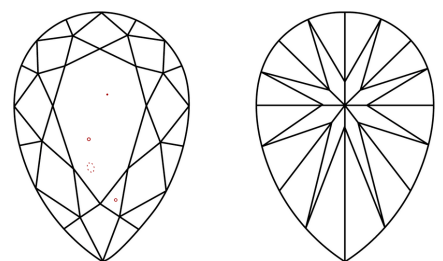

CLARITY CHARACTERISTICS

KEY TO SYMBOLS
Red symbols indicate internal characteristics.
Green symbols indicate external characteristics.