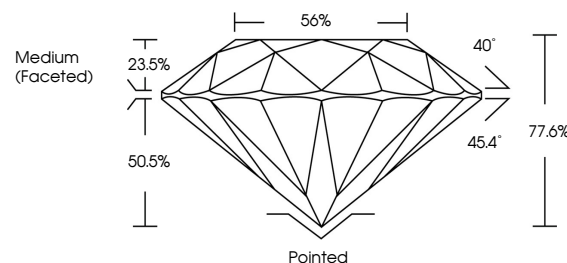

GRADING RESULTS

Carat Weight **2.31 CARATS**
Color Grade **E**
Clarity Grade **VVS 2**

ADDITIONAL GRADING INFORMATION

Polish **EXCELLENT**
Symmetry **EXCELLENT**
Fluorescence **NONE**
Inscription(s) **IGI LG772634281**
Comments: This Laboratory Grown Diamond was created by Chemical Vapor Deposition (CVD) growth process. Type IIa

February 4, 2026
IGI Report No LG772634281
ROUND MIXED CUT
2.31 CARATS
Color Grade **E**
Clarity Grade **VVS 2**
Depth **50.5%**
Girdle **Medium (Faceted)**
Culet **Pointed**
Polish **EXCELLENT**
Symmetry **EXCELLENT**
Fluorescence **NONE**
Inscription(s) **IGI LG772634281**
Comments: This Laboratory Grown Diamond was created by Chemical Vapor Deposition (CVD) growth process. Type IIa

February 4, 2026
IGI Report Number **LG772634281**
Description **LABORATORY GROWN DIAMOND**
Shape and Cutting Style **ROUND MIXED CUT**
Measurements **7.78 - 7.80 X 6.05 MM**

GRADING RESULTS

Carat Weight **2.31 CARATS**
Color Grade **E**
Clarity Grade **VVS 2**

PROPORTIONS

Sample Image Used

CLARITY CHARACTERISTICS

KEY TO SYMBOLS

Red symbols indicate internal characteristics.
Green symbols indicate external characteristics.

COLOR

D E F G H I J Faint Very Light Light