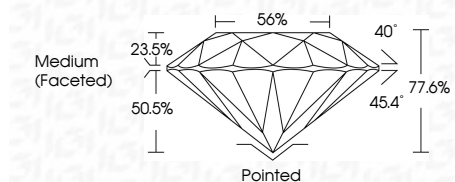

ELECTRONIC COPY

LG772634281
Report verification at igi.org

February 4, 2026
IGI Report Number **LG772634281**
Description **LABORATORY GROWN DIAMOND**
Shape and Cutting Style **ROUND MIXED CUT**
Measurements **7.78 - 7.80 X 6.05 MM**

GRADING RESULTS

Carat Weight **2.31 CARATS**
Color Grade **E**
Clarity Grade **VVS 2**

ADDITIONAL GRADING INFORMATION

Polish **EXCELLENT**
Symmetry **EXCELLENT**
Fluorescence **NONE**
Inscription(s) **IGI LG772634281**
Comments: This Laboratory Grown Diamond was created by Chemical Vapor Deposition (CVD) growth process. Type IIa

February 4, 2026
IGI Report No LG772634281
ROUND MIXED CUT
2.31 CARATS
Color Grade **E**
Clarity Grade **VVS 2**
Depth **50.5%**
Girdle **Medium (Faceted)**
Culet **Pointed**
Polish **EXCELLENT**
Symmetry **EXCELLENT**
Fluorescence **NONE**
Inscription(s) **IGI LG772634281**
Comments: This Laboratory Grown Diamond was created by Chemical Vapor Deposition (CVD) growth process. Type IIa

February 4, 2026
IGI Report Number **LG772634281**
Description **LABORATORY GROWN DIAMOND**
Shape and Cutting Style **ROUND MIXED CUT**
Measurements **7.78 - 7.80 X 6.05 MM**

GRADING RESULTS

Carat Weight **2.31 CARATS**
Color Grade **E**
Clarity Grade **VVS 2**