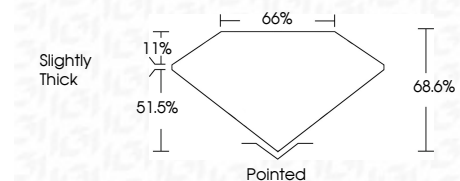

ELECTRONIC COPY

LG772628743
Report verification at igi.org

March 2, 2026
IGI Report Number **LG772628743**
Description **LABORATORY GROWN DIAMOND**
Shape and Cutting Style **CUT CORNERED
RECTANGULAR MODIFIED
BRILLIANT**
Measurements **9.27 X 6.37 X 4.37 MM**

GRADING RESULTS

Carat Weight **2.43 CARATS**
Color Grade **FANCY VIVID YELLOW**
Clarity Grade **VS 1**

ADDITIONAL GRADING INFORMATION

Polish **EXCELLENT**
Symmetry **EXCELLENT**
Fluorescence **NONE**
Inscription(s) **IGI LG772628743**
Comments: This Laboratory Grown Diamond was created by Chemical Vapor Deposition (CVD) growth process.

March 2, 2026
IGI Report No LG772628743
CUT CORNERED RECT. MODIFIED BRILLIANT
9.27 X 6.37 X 4.37 MM
2.43 CARATS
FANCY VIVID YELLOW
VS 1
68.6%
51.5%
Slightly Thick
Pointed
EXCELLENT
EXCELLENT
NONE
IGI LG772628743
Comments: This Laboratory Grown Diamond was created by Chemical Vapor Deposition (CVD) growth process.

GRADING RESULTS

Carat Weight **2.43 CARATS**
Color Grade **FANCY VIVID YELLOW**
Clarity Grade **VS 1**

ADDITIONAL GRADING INFORMATION

Polish **EXCELLENT**
Symmetry **EXCELLENT**
Fluorescence **NONE**
Inscription(s) **IGI LG772628743**