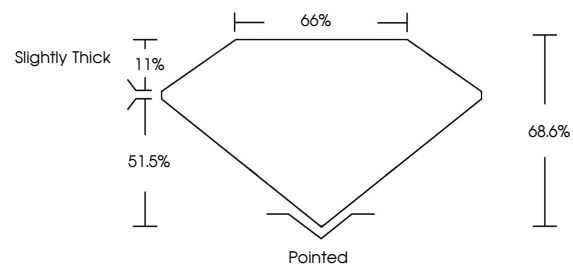

GRADING RESULTS

Carat Weight **2.43 CARATS**
Color Grade **FANCY VIVID YELLOW**
Clarity Grade **VS 1**

ADDITIONAL GRADING INFORMATION

Polish **EXCELLENT**
Symmetry **EXCELLENT**
Fluorescence **NONE**
Inscription(s) **IGI LG772628743**

Comments: This Laboratory Grown Diamond was created by Chemical Vapor Deposition (CVD) growth process.

PROPORTIONS

CLARITY CHARACTERISTICS

KEY TO SYMBOLS

Red symbols indicate internal characteristics.
Green symbols indicate external characteristics.