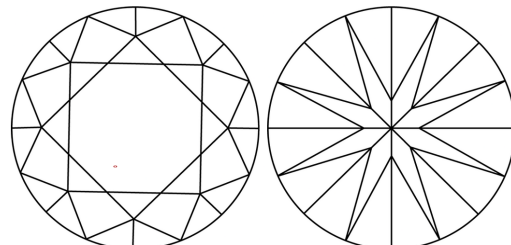

March 5, 2026
IGI Report Number **LG772627839**
Description **LABORATORY GROWN DIAMOND**
Shape and Cutting Style **ROUND BRILLIANT**
Measurements **8.72 - 8.77 X 5.40 MM**

GRADING RESULTS
Carat Weight **2.54 CARATS**
Color Grade **F**
Clarity Grade **VVS 2**
Cut Grade **IDEAL**

PROPORTIONS

CLARITY CHARACTERISTICS

KEY TO SYMBOLS
Red symbols indicate internal characteristics.
Green symbols indicate external characteristics.

Sample Image Used

COLOR

D	E	F	G	H	I	J	Faint	Very Light	Light
---	---	---	---	---	---	---	-------	------------	-------