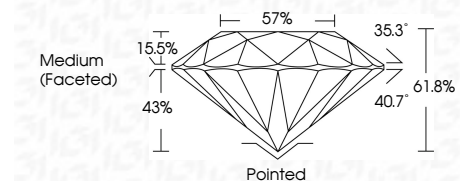

ELECTRONIC COPY

LG772627839
Report verification at igi.org

March 5, 2026
IGI Report Number **LG772627839**
Description **LABORATORY GROWN DIAMOND**
Shape and Cutting Style **ROUND BRILLIANT**
Measurements **8.72 - 8.77 X 5.40 MM**

GRADING RESULTS
Carat Weight **2.54 CARATS**
Color Grade **F**
Clarity Grade **VVS 2**
Cut Grade **IDEAL**

ADDITIONAL GRADING INFORMATION
Polish **EXCELLENT**
Symmetry **EXCELLENT**
Fluorescence **NONE**
Inscription(s) **(IGI) LG772627839**
Comments: This Laboratory Grown Diamond was created by Chemical Vapor Deposition (CVD) growth process. Type IIa

March 5, 2026
IGI Report No **LG772627839**
ROUND BRILLIANT
8.72 - 8.77 X 5.40 MM
2.54 CARATS
Color Grade **F**
Clarity Grade **VVS 2**
Cut Grade **IDEAL**
Depth **61.8%**
Table **57%**
Girdle **Medium (Faceted)**
Culet **Pointed**
Polish **EXCELLENT**
Symmetry **EXCELLENT**
Fluorescence **NONE**
Inscription(s) **(IGI) LG772627839**
Comments: This Laboratory Grown Diamond was created by Chemical Vapor Deposition (CVD) growth process. Type IIa

March 5, 2026
IGI Report Number **LG772627839**
Description **LABORATORY GROWN DIAMOND**
Shape and Cutting Style **ROUND BRILLIANT**
Measurements **8.72 - 8.77 X 5.40 MM**

GRADING RESULTS
Carat Weight **2.54 CARATS**
Color Grade **F**
Clarity Grade **VVS 2**
Cut Grade **IDEAL**