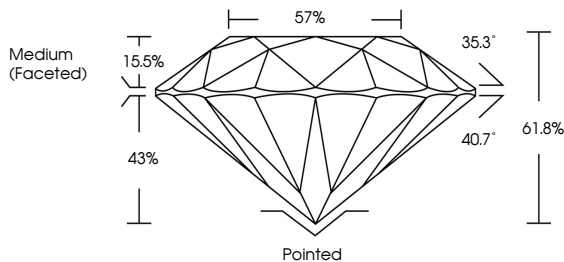

GRADING RESULTS
Carat Weight **2.54 CARATS**
Color Grade **F**
Clarity Grade **VVS 2**
Cut Grade **IDEAL**

ADDITIONAL GRADING INFORMATION
Polish **EXCELLENT**
Symmetry **EXCELLENT**
Fluorescence **NONE**
Inscription(s) **(IGI) LG772627839**
Comments: This Laboratory Grown Diamond was created by Chemical Vapor Deposition (CVD) growth process. Type IIa

March 5, 2026
IGI Report No **LG772627839**
ROUND BRILLIANT
8.72 - 8.77 X 5.40 MM
2.54 CARATS
Color Grade **F**
Clarity Grade **VVS 2**
Cut Grade **IDEAL**
Depth **61.8%**
Table **57%**
Girdle **Medium (Faceted)**
Culet **Pointed**
Polish **EXCELLENT**
Symmetry **EXCELLENT**
Fluorescence **NONE**
Inscription(s) **(IGI) LG772627839**
Comments: This Laboratory Grown Diamond was created by Chemical Vapor Deposition (CVD) growth process. Type IIa

March 5, 2026
IGI Report Number **LG772627839**
Description **LABORATORY GROWN DIAMOND**
Shape and Cutting Style **ROUND BRILLIANT**
Measurements **8.72 - 8.77 X 5.40 MM**

GRADING RESULTS
Carat Weight **2.54 CARATS**
Color Grade **F**
Clarity Grade **VVS 2**
Cut Grade **IDEAL**

PROPORTIONS

CLARITY CHARACTERISTICS

KEY TO SYMBOLS
Red symbols indicate internal characteristics.
Green symbols indicate external characteristics.

Sample Image Used

COLOR

D	E	F	G	H	I	J	Faint	Very Light	Light
---	---	---	---	---	---	---	-------	------------	-------