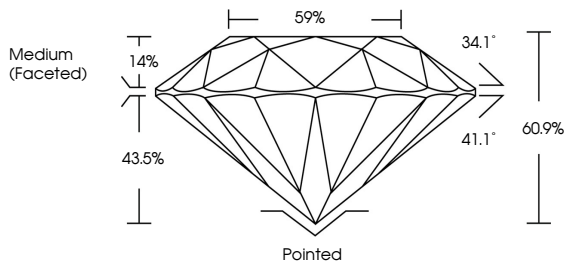

PROPORTIONS