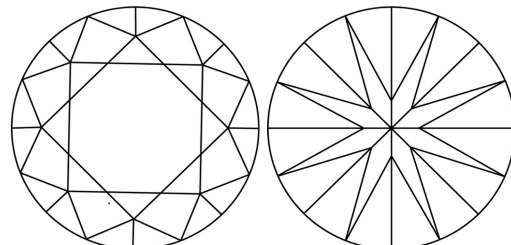

February 17, 2026
IGI Report Number **LG772620606**
Description **LABORATORY GROWN DIAMOND**
Shape and Cutting Style **ROUND BRILLIANT**
Measurements **9.36 - 9.38 X 5.71 MM**

GRADING RESULTS
Carat Weight **3.09 CARATS**
Color Grade **E**
Clarity Grade **VVS 1**
Cut Grade **IDEAL**

PROPORTIONS

CLARITY CHARACTERISTICS

KEY TO SYMBOLS
Red symbols indicate internal characteristics.
Green symbols indicate external characteristics.

Sample Image Used

COLOR

D	E	F	G	H	I	J	Faint	Very Light	Light
---	---	---	---	---	---	---	-------	------------	-------