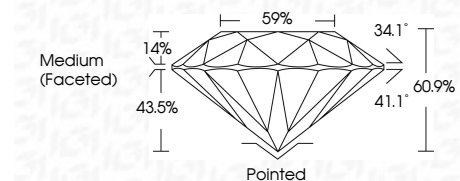

ELECTRONIC COPY

LG772620606
Report verification at igi.org

February 17, 2026
IGI Report Number **LG772620606**
Description **LABORATORY GROWN DIAMOND**
Shape and Cutting Style **ROUND BRILLIANT**
Measurements **9.36 - 9.38 X 5.71 MM**

GRADING RESULTS
Carat Weight **3.09 CARATS**
Color Grade **E**
Clarity Grade **VVS 1**
Cut Grade **IDEAL**

ADDITIONAL GRADING INFORMATION
Polish **EXCELLENT**
Symmetry **EXCELLENT**
Fluorescence **NONE**
Inscription(s) **IGI LG772620606**
Comments: This Laboratory Grown Diamond was created by Chemical Vapor Deposition (CVD) growth process. Type IIa

February 17, 2026
IGI Report No LG772620606
ROUND BRILLIANT
3.09 CARATS **E**
Carat Weight
Color Grade **VVS 1**
Clarity Grade **IDEAL**
Depth **60.9%**
Table **14%**
Girdle **Medium (Faceted)**
Culet **Pointed**
Polish **EXCELLENT**
Symmetry **EXCELLENT**
Fluorescence **NONE**
Inscription(s) **IGI LG772620606**
Comments: This Laboratory Grown Diamond was created by Chemical Vapor Deposition (CVD) growth process. Type IIa

February 17, 2026
IGI Report Number **LG772620606**
Description **LABORATORY GROWN DIAMOND**
Shape and Cutting Style **ROUND BRILLIANT**
Measurements **9.36 - 9.38 X 5.71 MM**

GRADING RESULTS
Carat Weight **3.09 CARATS**
Color Grade **E**
Clarity Grade **VVS 1**
Cut Grade **IDEAL**