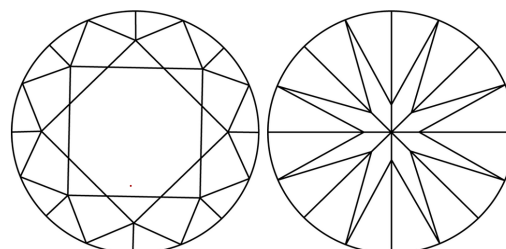

CLARITY CHARACTERISTICS

KEY TO SYMBOLS

Red symbols indicate internal characteristics.
Green symbols indicate external characteristics.