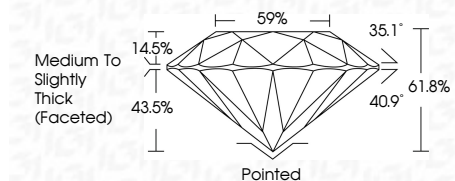

ELECTRONIC COPY

LG772617011
Report verification at igi.org

February 17, 2026
IGI Report Number **LG772617011**
Description **LABORATORY GROWN DIAMOND**
Shape and Cutting Style **ROUND BRILLIANT**
Measurements **9.64 - 9.71 X 5.98 MM**

GRADING RESULTS
Carat Weight **3.50 CARATS**
Color Grade **E**
Clarity Grade **VVS 2**
Cut Grade **IDEAL**

ADDITIONAL GRADING INFORMATION
Polish **EXCELLENT**
Symmetry **EXCELLENT**
Fluorescence **NONE**
Inscription(s) **IGI LG772617011**
Comments: This Laboratory Grown Diamond was created by Chemical Vapor Deposition (CVD) growth process. Type IIa

February 17, 2026
IGI Report No LG772617011
ROUND BRILLIANT
9.64 - 9.71 X 5.98 MM
3.50 CARATS
E
VVS 2
IDEAL
61.8%
59%
Medium To Slightly Thick (Faceted)
Pointed
EXCELLENT
EXCELLENT
NONE
IGI LG772617011
Comments: This Laboratory Grown Diamond was created by Chemical Vapor Deposition (CVD) growth process. Type IIa

GRADING RESULTS
Carat Weight **3.50 CARATS**
Color Grade **E**
Clarity Grade **VVS 2**
Cut Grade **IDEAL**

ADDITIONAL GRADING INFORMATION
Polish **EXCELLENT**
Symmetry **EXCELLENT**
Fluorescence **NONE**
Inscription(s) **IGI LG772617011**