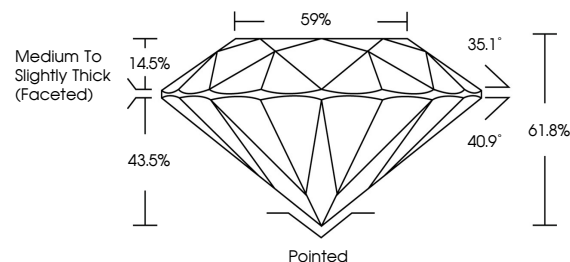

PROPORTIONS