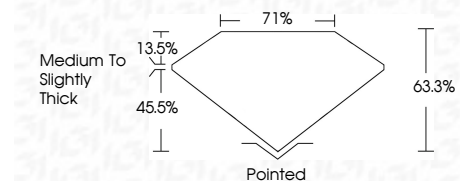

ELECTRONIC COPY

LG772610734
Report verification at igi.org

February 14, 2026
IGI Report Number **LG772610734**
Description **LABORATORY GROWN DIAMOND**

Shape and Cutting Style **CUT CORNERED
RECTANGULAR MODIFIED
BRILLIANT**

Measurements **8.13 X 5.75 X 3.64 MM**

GRADING RESULTS

Carat Weight **1.51 CARAT**
Color Grade **E**
Clarity Grade **VS 2**

ADDITIONAL GRADING INFORMATION

Polish **EXCELLENT**
Symmetry **EXCELLENT**
Fluorescence **NONE**
Inscription(s) **IGI LG772610734**
Comments: This Laboratory Grown Diamond was created by Chemical Vapor Deposition (CVD) growth process. Type IIa

February 14, 2026
IGI Report No **LG772610734**
CUT CORNERED RECT. MODIFIED BRILLIANT
8.13 X 5.75 X 3.64 MM
Carat Weight **1.51 CARAT**
Color Grade **E**
Clarity Grade **VS 2**
Depth **13.5%**
Table **45.5%**
Girdle **Medium to Slightly Thick**
Culet **Pointed**
Polish **EXCELLENT**
Symmetry **EXCELLENT**
Fluorescence **NONE**
Inscription(s) **IGI LG772610734**
Comments: This Laboratory Grown Diamond was created by Chemical Vapor Deposition (CVD) growth process. Type IIa

LABORATORY GROWN DIAMOND REPORT

February 14, 2026
IGI Report Number **LG772610734**
Description **LABORATORY GROWN DIAMOND**
Shape and Cutting Style **CUT CORNERED RECTANGULAR
MODIFIED BRILLIANT**
Measurements **8.13 X 5.75 X 3.64 MM**