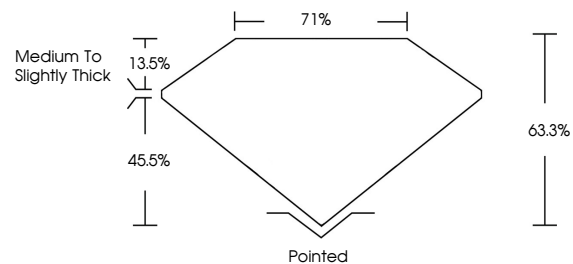

Measurements **8.13 X 5.75 X 3.64 MM**

GRADING RESULTS

Carat Weight **1.51 CARAT**
Color Grade **E**
Clarity Grade **VS 2**

ADDITIONAL GRADING INFORMATION

Polish **EXCELLENT**
Symmetry **EXCELLENT**
Fluorescence **NONE**
Inscription(s) **IGI LG772610734**
Comments: This Laboratory Grown Diamond was created by Chemical Vapor Deposition (CVD) growth process. Type IIa

February 14, 2026
IGI Report No **LG772610734**
CUT CORNERED RECT. MODIFIED BRILLIANT
8.13 X 5.75 X 3.64 MM
Carat Weight **1.51 CARAT**
Color Grade **E**
Clarity Grade **VS 2**
Depth **13.5%**
Table **45.5%**
Girdle **Medium to Slightly Thick**
Culet **Pointed**
Polish **EXCELLENT**
Symmetry **EXCELLENT**
Fluorescence **NONE**
Inscription(s) **IGI LG772610734**
Comments: This Laboratory Grown Diamond was created by Chemical Vapor Deposition (CVD) growth process. Type IIa

GRADING RESULTS

Carat Weight **1.51 CARAT**
Color Grade **E**
Clarity Grade **VS 2**

ADDITIONAL GRADING INFORMATION

Polish **EXCELLENT**
Symmetry **EXCELLENT**
Fluorescence **NONE**
Inscription(s) **IGI LG772610734**

Comments: This Laboratory Grown Diamond was created by Chemical Vapor Deposition (CVD) growth process. Type IIa

PROPORTIONS

CLARITY CHARACTERISTICS

KEY TO SYMBOLS

Red symbols indicate internal characteristics.
Green symbols indicate external characteristics.