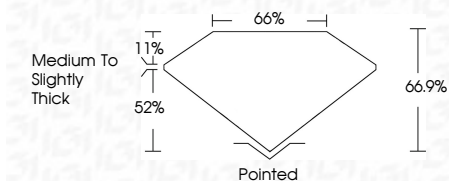

ELECTRONIC COPY

LG772610611 Report verification at igi.org

February 16, 2026

IGI Report Number LG772610611

Description LABORATORY GROWN DIAMOND

Shape and Cutting Style CUT CORNERED RECTANGULAR MODIFIED BRILLIANT

Measurements 7.16 X 5.08 X 3.40 MM

GRADING RESULTS

Carat Weight 1.03 CARAT

Color Grade FANCY VIVID PINK

Clarity Grade VVS 2

Sample Image Used

ADDITIONAL GRADING INFORMATION

Polish VERY GOOD

February 16, 2026

IGI Report Number LG772610611

Description LABORATORY GROWN DIAMOND

Shape and Cutting Style CUT CORNERED RECTANGULAR MODIFIED BRILLIANT

Measurements 7.16 X 5.08 X 3.40 MM

GRADING RESULTS

Carat Weight 1.03 CARAT