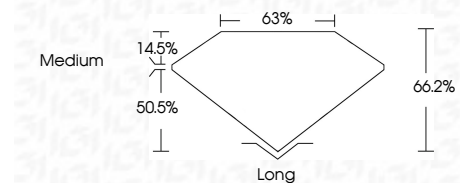

**ELECTRONIC COPY**

LG772606659  
Report verification at igi.org

February 9, 2026  
IGI Report Number **LG772606659**  
Description **LABORATORY GROWN DIAMOND**  
Shape and Cutting Style **EMERALD CUT**  
Measurements **10.09 X 6.87 X 4.55 MM**

**GRADING RESULTS**  
Carat Weight **3.06 CARATS**  
Color Grade **E**  
Clarity Grade **VVS 2**

**ADDITIONAL GRADING INFORMATION**  
Polish **EXCELLENT**  
Symmetry **EXCELLENT**  
Fluorescence **NONE**  
Inscription(s) **(IGI) LG772606659**  
Comments: This Laboratory Grown Diamond was created by Chemical Vapor Deposition (CVD) growth process. Type IIa

February 9, 2026  
IGI Report No LG772606659  
**EMERALD CUT**  
3.06 CARATS  
E  
3.06 CARATS  
E  
10.09 X 6.87 X 4.55 MM  
Color Grade  
VVS 2  
Depth  
66.2%  
Table  
63%  
Girdle  
Medium  
Long  
EXCELLENT  
EXCELLENT  
NONE  
(IGI) LG772606659  
Comments: This Laboratory Grown Diamond was created by Chemical Vapor Deposition (CVD) growth process. Type IIa

**LABORATORY GROWN DIAMOND REPORT**

February 9, 2026  
IGI Report Number **LG772606659**  
Description **LABORATORY GROWN DIAMOND**  
Shape and Cutting Style **EMERALD CUT**  
Measurements **10.09 X 6.87 X 4.55 MM**