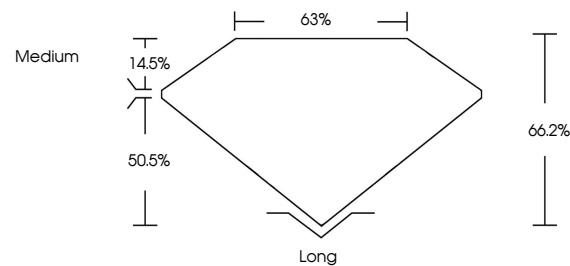

PROPORTIONS