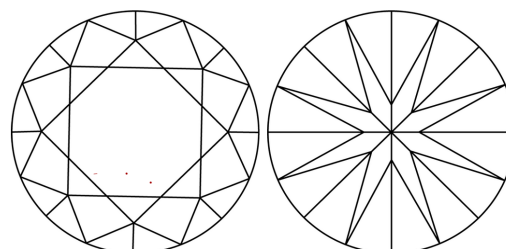

CLARITY CHARACTERISTICS

KEY TO SYMBOLS

Red symbols indicate internal characteristics.
Green symbols indicate external characteristics.

COLOR

D E F G H I J Faint Very Light Light

CLARITY

FL	IF	VVS¹⁻²	VS¹⁻²	SI¹⁻²	I¹⁻³
Flawless	Internally Flawless	Very Very Slightly Included	Very Slightly Included	Slightly Included	Included