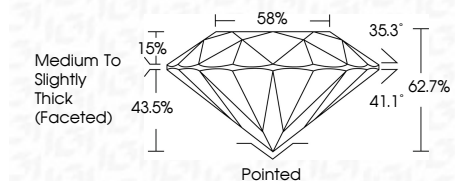

ELECTRONIC COPY

LG771652841
Report verification at igi.org

February 4, 2026
IGI Report Number **LG771652841**
Description **LABORATORY GROWN DIAMOND**
Shape and Cutting Style **ROUND BRILLIANT**
Measurements **8.03 - 8.09 X 5.06 MM**

GRADING RESULTS

Carat Weight **2.05 CARATS**
Color Grade **F**
Clarity Grade **VVS 2**
Cut Grade **EXCELLENT**

ADDITIONAL GRADING INFORMATION

Polish **EXCELLENT**
Symmetry **EXCELLENT**
Fluorescence **NONE**
Inscription(s) **IGI LG771652841**
Comments: This Laboratory Grown Diamond was created by Chemical Vapor Deposition (CVD) growth process. Type IIa

LABORATORY GROWN DIAMOND REPORT

February 4, 2026
IGI Report Number **LG771652841**
Description **LABORATORY GROWN DIAMOND**
Shape and Cutting Style **ROUND BRILLIANT**
Measurements **8.03 - 8.09 X 5.06 MM**

GRADING RESULTS

Carat Weight **2.05 CARATS**
Color Grade **F**
Clarity Grade **VVS 2**
Cut Grade **EXCELLENT**

ADDITIONAL GRADING INFORMATION

Polish **EXCELLENT**
Symmetry **EXCELLENT**
Fluorescence **NONE**
Inscription(s) **IGI LG771652841**