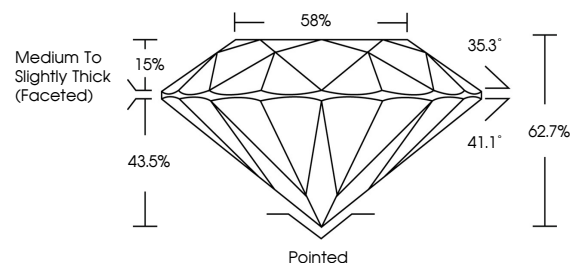

GRADING RESULTS

Carat Weight **2.05 CARATS**
Color Grade **F**
Clarity Grade **VVS 2**
Cut Grade **EXCELLENT**

ADDITIONAL GRADING INFORMATION

Polish **EXCELLENT**
Symmetry **EXCELLENT**
Fluorescence **NONE**
Inscription(s) **IGI LG771652841**
Comments: This Laboratory Grown Diamond was created by Chemical Vapor Deposition (CVD) growth process. Type IIa

LABORATORY GROWN DIAMOND REPORT

February 4, 2026
IGI Report Number **LG771652841**
Description **LABORATORY GROWN DIAMOND**
Shape and Cutting Style **ROUND BRILLIANT**
Measurements **8.03 - 8.09 X 5.06 MM**

GRADING RESULTS

Carat Weight **2.05 CARATS**
Color Grade **F**
Clarity Grade **VVS 2**
Cut Grade **EXCELLENT**

ADDITIONAL GRADING INFORMATION

Polish **EXCELLENT**
Symmetry **EXCELLENT**
Fluorescence **NONE**
Inscription(s) **IGI LG771652841**

Comments: This Laboratory Grown Diamond was created by Chemical Vapor Deposition (CVD) growth process. Type IIa

PROPORTIONS

Sample Image Used

CLARITY CHARACTERISTICS

KEY TO SYMBOLS

Red symbols indicate internal characteristics.
Green symbols indicate external characteristics.