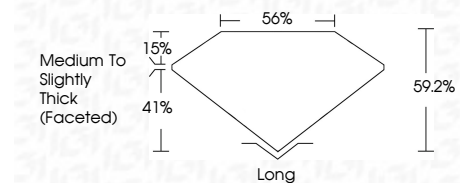

ELECTRONIC COPY

LG771643605
Report verification at igi.org

March 31, 2026
IGI Report Number **LG771643605**
Description **LABORATORY GROWN DIAMOND**
Shape and Cutting Style **MODIFIED PEAR STEP CUT**
Measurements **10.17 X 6.06 X 3.59 MM**

GRADING RESULTS
Carat Weight **1.51 CARAT**
Color Grade **D**
Clarity Grade **VVS 1**

ADDITIONAL GRADING INFORMATION
Polish **EXCELLENT**
Symmetry **EXCELLENT**
Fluorescence **NONE**
Inscription(s) **IGI LG771643605**
Comments: This Laboratory Grown Diamond was created by Chemical Vapor Deposition (CVD) growth process. Type IIa

March 31, 2026
IGI Report No **LG771643605**
MODIFIED PEAR STEP CUT
10.17 X 6.06 X 3.59 MM
Carat Weight **1.51 CARAT**
Color Grade **D**
Clarity Grade **VVS 1**
Depth **61.2%**
Table **85%**
Girdle **Medium to Slightly Thick (Faceted)**
Culet **Long**
Polish **EXCELLENT**
Symmetry **EXCELLENT**
Fluorescence **NONE**
Inscription(s) **IGI LG771643605**
Comments: This Laboratory Grown Diamond was created by Chemical Vapor Deposition (CVD) growth process. Type IIa

March 31, 2026
IGI Report Number **LG771643605**
Description **LABORATORY GROWN DIAMOND**
Shape and Cutting Style **MODIFIED PEAR STEP CUT**
Measurements **10.17 X 6.06 X 3.59 MM**

GRADING RESULTS
Carat Weight **1.51 CARAT**
Color Grade **D**
Clarity Grade **VVS 1**