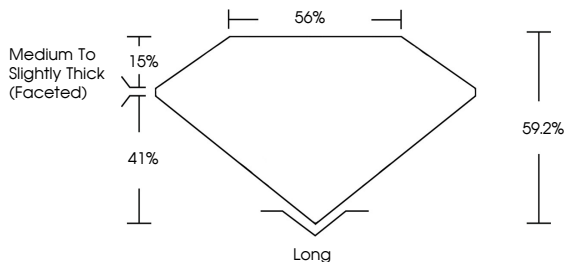

PROPORTIONS