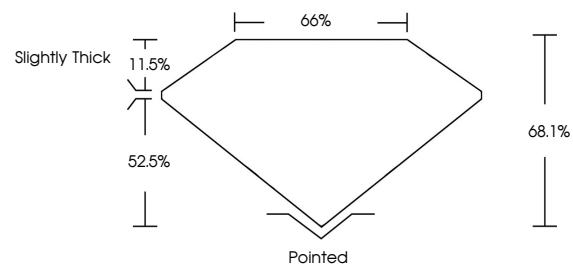

PROPORTIONS