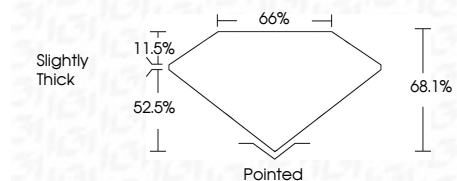

Measurements **9.63 X 6.75 X 4.60 MM**

**GRADING RESULTS**

Carat Weight **2.54 CARATS**  
Color Grade **G**  
Clarity Grade **VVS 2**

**ADDITIONAL GRADING INFORMATION**

Polish **EXCELLENT**  
Symmetry **EXCELLENT**  
Fluorescence **NONE**  
Inscription(s) **IGI LG771641976**  
Comments: This Laboratory Grown Diamond was created by Chemical Vapor Deposition (CVD) growth process. Type IIa

**IGI**

April 27, 2026  
IGI Report No LG771641976  
CUT CORNERED RECT. MODIFIED BRILLIANT  
9.63 X 6.75 X 4.60 MM  
2.54 CARATS  
G  
VVS 2  
68.1%  
52.5%  
Slightly Thick  
Pointed  
EXCELLENT  
EXCELLENT  
NONE  
IGI LG771641976  
Comments: This Laboratory Grown Diamond was created by Chemical Vapor Deposition (CVD) growth process. Type IIa

April 27, 2026  
IGI Report Number **LG771641976**  
Description **LABORATORY GROWN DIAMOND**  
Shape and Cutting Style **CUT CORNERED RECTANGULAR  
MODIFIED BRILLIANT**  
Measurements **9.63 X 6.75 X 4.60 MM**

**GRADING RESULTS**

Carat Weight **2.54 CARATS**  
Color Grade **G**  
Clarity Grade **VVS 2**

**ADDITIONAL GRADING INFORMATION**

Polish **EXCELLENT**  
Symmetry **EXCELLENT**  
Fluorescence **NONE**  
Inscription(s) **IGI LG771641976**