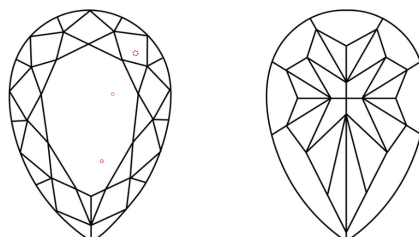

CLARITY CHARACTERISTICS

KEY TO SYMBOLS

Red symbols indicate internal characteristics.
Green symbols indicate external characteristics.

COLOR

D E F G H I J Faint Very Light Light

CLARITY

FL	IF	VVS¹⁻²	VS¹⁻²	SI¹⁻²	I¹⁻³
Flawless	Internally Flawless	Very Very Slightly Included	Very Slightly Included	Slightly Included	Included