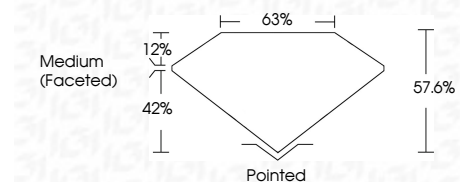

ELECTRONIC COPY

LG771640941
Report verification at igi.org

April 13, 2026
IGI Report Number **LG771640941**
Description **LABORATORY GROWN DIAMOND**

Shape and Cutting Style **PEAR MODIFIED BRILLIANT**
Measurements **10.23 X 5.99 X 3.45 MM**

GRADING RESULTS
Carat Weight **1.39 CARAT**
Color Grade **FANCY VIVID GREEN**
Clarity Grade **VVS 2**

ADDITIONAL GRADING INFORMATION
Polish **VERY GOOD**
Symmetry **VERY GOOD**
Fluorescence **NONE**
Inscription(s) **IGI LG771640941**
Comments: This Laboratory Grown Diamond was created by Chemical Vapor Deposition (CVD) growth process. Indications of post-growth treatment.

April 13, 2026
IGI Report No LG771640941
PEAR MODIFIED BRILLIANT
1.39 CARAT
Carat Weight
Color Grade **FANCY VIVID GREEN**
Clarity Grade **VVS 2**
Depth **57.6%**
Table **63%**
Girdle **Medium (Faceted)**
Culet **Pointed**
Polish **VERY GOOD**
Symmetry **VERY GOOD**
Fluorescence **NONE**
Inscription(s) **IGI LG771640941**
Comments: This Laboratory Grown Diamond was created by Chemical Vapor Deposition (CVD) growth process. Indications of post-growth treatment.

GRADING RESULTS
Carat Weight **1.39 CARAT**
Color Grade **FANCY VIVID GREEN**
Clarity Grade **VVS 2**

ADDITIONAL GRADING INFORMATION
Polish **VERY GOOD**
Symmetry **VERY GOOD**
Fluorescence **NONE**
Inscription(s) **IGI LG771640941**