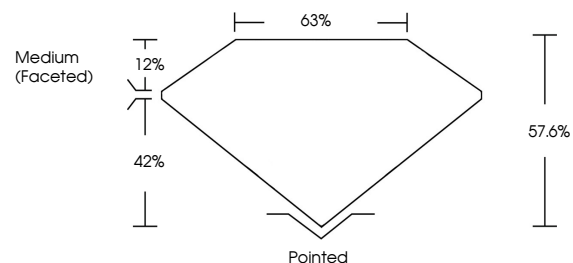

PROPORTIONS