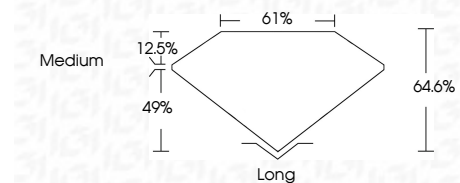

ELECTRONIC COPY

LG771633623
Report verification at igi.org

February 2, 2026
IGI Report Number **LG771633623**
Description **LABORATORY GROWN DIAMOND**
Shape and Cutting Style **EMERALD CUT**
Measurements **7.41 X 4.63 X 2.99 MM**

GRADING RESULTS
Carat Weight **1.03 CARAT**
Color Grade **D**
Clarity Grade **VVS 1**

ADDITIONAL GRADING INFORMATION
Polish **EXCELLENT**
Symmetry **EXCELLENT**
Fluorescence **NONE**
Inscription(s) **IGI LG771633623**
Comments: As Grown - No indication of post-growth treatment.
This Laboratory Grown Diamond was created by High Pressure High Temperature (HPHT) growth process.
Type II

February 2, 2026
IGI Report No **LG771633623**
EMERALD CUT
1.03 CARAT
Color Grade **D**
Clarity Grade **VVS 1**
Depth **64.6%**
Table **61%**
Girdle **Medium**
Culet **Long**
Polish **EXCELLENT**
Symmetry **EXCELLENT**
Fluorescence **NONE**
Inscription(s) **IGI LG771633623**
Comments: As Grown - No indication of post-growth treatment.
This Laboratory Grown Diamond was created by High Pressure High Temperature (HPHT) growth process.
Type II

LABORATORY GROWN DIAMOND REPORT

February 2, 2026
IGI Report Number **LG771633623**
Description **LABORATORY GROWN DIAMOND**
Shape and Cutting Style **EMERALD CUT**
Measurements **7.41 X 4.63 X 2.99 MM**