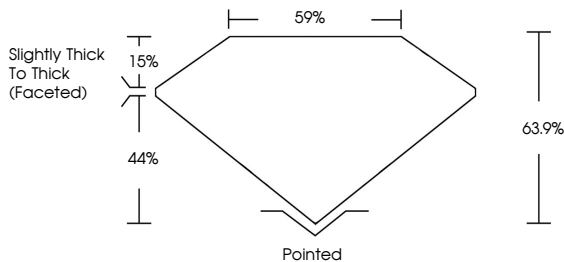

PROPORTIONS