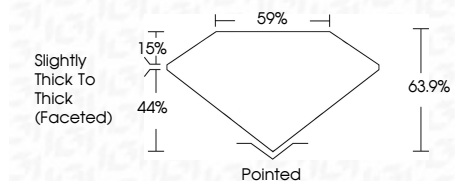

ELECTRONIC COPY

LG771624003
Report verification at igi.org

January 31, 2026
IGI Report Number **LG771624003**
Description **LABORATORY GROWN DIAMOND**
Shape and Cutting Style **PEAR BRILLIANT**
Measurements **10.72 X 7.07 X 4.52 MM**

GRADING RESULTS
Carat Weight **2.06 CARATS**
Color Grade **D**
Clarity Grade **VVS 2**

ADDITIONAL GRADING INFORMATION
Polish **EXCELLENT**
Symmetry **EXCELLENT**
Fluorescence **NONE**
Inscription(s) **IGI LG771624003**
Comments: This Laboratory Grown Diamond was created by Chemical Vapor Deposition (CVD) growth process. Type IIa

January 31, 2026
IGI Report No **LG771624003**
PEAR BRILLIANT
10.72 X 7.07 X 4.52 MM
2.06 CARATS
Color Grade **D**
Clarity Grade **VVS 2**
Depth **63.9%**
Table **15%**
Girdle **Slightly Thick To Thick (Faceted)**
Culet **Pointed**
Polish **EXCELLENT**
Symmetry **EXCELLENT**
Fluorescence **NONE**
Inscription(s) **IGI LG771624003**
Comments: This Laboratory Grown Diamond was created by Chemical Vapor Deposition (CVD) growth process. Type IIa

LABORATORY GROWN DIAMOND REPORT

January 31, 2026
IGI Report Number **LG771624003**
Description **LABORATORY GROWN DIAMOND**
Shape and Cutting Style **PEAR BRILLIANT**
Measurements **10.72 X 7.07 X 4.52 MM**