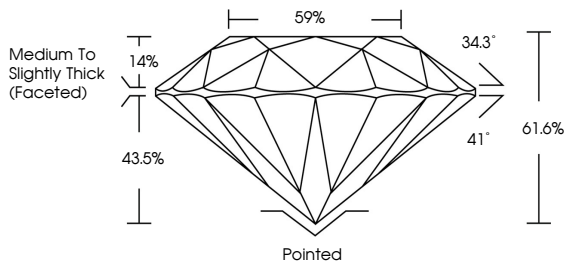

LABORATORY GROWN DIAMOND REPORT

February 3, 2026
IGI Report Number **LG770668823**
Description **LABORATORY GROWN DIAMOND**
Shape and Cutting Style **ROUND BRILLIANT**
Measurements **7.39 - 7.42 X 4.56 MM**

GRADING RESULTS

Carat Weight **1.55 CARAT**
Color Grade **E**
Clarity Grade **VVS 2**
Cut Grade **EXCELLENT**

ADDITIONAL GRADING INFORMATION

Polish **EXCELLENT**
Symmetry **EXCELLENT**
Fluorescence **NONE**
Inscription(s) **(IGI) LG770668823**

Comments: This Laboratory Grown Diamond was created by Chemical Vapor Deposition (CVD) growth process. Type IIa

PROPORTIONS

CLARITY CHARACTERISTICS

KEY TO SYMBOLS

Red symbols indicate internal characteristics.
Green symbols indicate external characteristics.