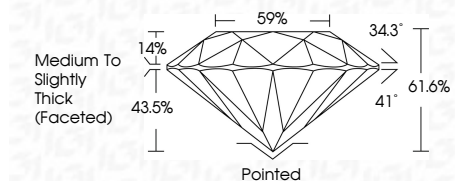

ELECTRONIC COPY

LG770668823
Report verification at igi.org

February 3, 2026
IGI Report Number **LG770668823**
Description **LABORATORY GROWN DIAMOND**
Shape and Cutting Style **ROUND BRILLIANT**
Measurements **7.39 - 7.42 X 4.56 MM**

GRADING RESULTS

Carat Weight **1.55 CARAT**
Color Grade **E**
Clarity Grade **VVS 2**
Cut Grade **EXCELLENT**

ADDITIONAL GRADING INFORMATION

Polish **EXCELLENT**
Symmetry **EXCELLENT**
Fluorescence **NONE**
Inscription(s) **(IGI) LG770668823**
Comments: This Laboratory Grown Diamond was created by Chemical Vapor Deposition (CVD) growth process. Type IIa

February 3, 2026
IGI Report No LG770668823
ROUND BRILLIANT
7.39 - 7.42 X 4.56 MM
1.55 CARAT
Color Grade **E**
Clarity Grade **VVS 2**
Depth **EXCELLENT**
Table **61.0%**
Girdle **59%**
Medium To Slightly Thick (Faceted)
Culet **Pointed**
Polish **EXCELLENT**
Symmetry **EXCELLENT**
Fluorescence **NONE**
Inscription(s) **(IGI) LG770668823**
Comments: This Laboratory Grown Diamond was created by Chemical Vapor Deposition (CVD) growth process. Type IIa

LABORATORY GROWN DIAMOND REPORT

February 3, 2026
IGI Report Number **LG770668823**
Description **LABORATORY GROWN DIAMOND**
Shape and Cutting Style **ROUND BRILLIANT**
Measurements **7.39 - 7.42 X 4.56 MM**