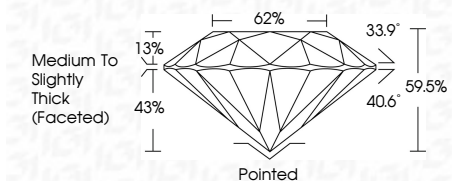

ADDITIONAL GRADING INFORMATION

Polish EXCELLENT
Symmetry EXCELLENT
Fluorescence NONE
Inscription(s) IGI LG770668744
Comments: This Laboratory Grown Diamond was created by Chemical Vapor Deposition (CVD) growth process. Type IIa

IGI

January 31, 2026
IGI Report No LG770668744
ROUND BRILLIANT
10.28 - 10.34 X 6.13 MM
4.02 CARATS
Color Grade F
Clarity Grade VVS 2
Depth 59.5%
Table 62%
Girdle Medium To Slightly Thick (Faceted)
Culet Pointed
Polish EXCELLENT
Symmetry EXCELLENT
Fluorescence NONE
Inscriptions(s) IGI LG770668744
Comments: This Laboratory Grown Diamond was created by Chemical Vapor Deposition (CVD) growth process. Type IIa

Certified SUSTAINABILITY RATED DIAMOND
All certified diamonds come with an individual certificate, ONLY available at an accredited retailer
SCS GLOBAL SERVICES
FOR THE SUSTAINABILITY RATED CERTIFICATE, SCAN HERE ->