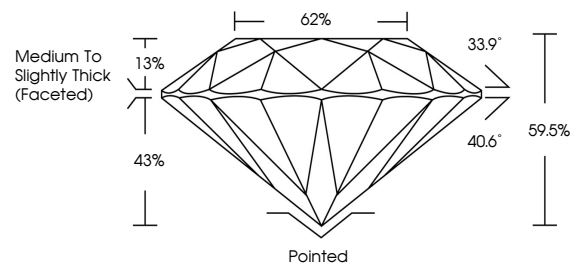

ELECTRONIC COPY

LG770668744
Report verification at igi.org

January 31, 2026
IGI Report Number LG770668744
Description LABORATORY GROWN DIAMOND
Shape and Cutting Style ROUND BRILLIANT
Measurements 10.28 - 10.34 X 6.13 MM
GRADING RESULTS
Carat Weight 4.02 CARATS
Color Grade F
Clarity Grade VVS 2
Cut Grade EXCELLENT

LABORATORY GROWN DIAMOND REPORT

January 31, 2026
IGI Report Number LG770668744
Description LABORATORY GROWN DIAMOND
Shape and Cutting Style ROUND BRILLIANT
Measurements 10.28 - 10.34 X 6.13 MM

GRADING RESULTS

Carat Weight 4.02 CARATS
Color Grade F
Clarity Grade VVS 2
Cut Grade EXCELLENT

ADDITIONAL GRADING INFORMATION

Polish EXCELLENT
Symmetry EXCELLENT
Fluorescence NONE
Inscription(s) IGI LG770668744

Comments: This Laboratory Grown Diamond was created by Chemical Vapor Deposition (CVD) growth process. Type IIa

PROPORTIONS

Sample Image Used

CLARITY CHARACTERISTICS

KEY TO SYMBOLS

Red symbols indicate internal characteristics.
Green symbols indicate external characteristics.

COLOR

D E F G H I J Faint Very Light Light