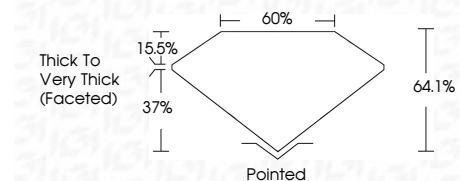

ELECTRONIC COPY

LG770652008
Report verification at igi.org

February 14, 2026
IGI Report Number **LG770652008**
Description **LABORATORY GROWN DIAMOND**

Shape and Cutting Style **PEAR MODIFIED BRILLIANT**
Measurements **10.94 X 6.96 X 4.46 MM**

GRADING RESULTS
Carat Weight **2.50 CARATS**
Color Grade **FANCY INTENSE PINK**
Clarity Grade **VS 2**

ADDITIONAL GRADING INFORMATION
Polish **EXCELLENT**
Symmetry **VERY GOOD**
Fluorescence **SLIGHT**
Inscription(s) **IGI LG770652008**
Comments: This Laboratory Grown Diamond was created by Chemical Vapor Deposition (CVD) growth process. Indications of post-growth treatment.
Secondary color: Orange

February 14, 2026
IGI Report No LG770652008
PEAR MODIFIED BRILLIANT
10.94 X 6.96 X 4.46 MM
2.50 CARATS
FANCY INTENSE PINK
VS 2
64.1%
37%
15.5%
Thick to Very Thick (Faceted)
Pointed
EXCELLENT
VERY GOOD
SLIGHT
IGI LG770652008
Comments: This Laboratory Grown Diamond was created by Chemical Vapor Deposition (CVD) growth process. Indications of post-growth treatment.
Secondary color: Orange

February 14, 2026
IGI Report Number **LG770652008**
Description **LABORATORY GROWN DIAMOND**
Shape and Cutting Style **PEAR MODIFIED BRILLIANT**
Measurements **10.94 X 6.96 X 4.46 MM**

GRADING RESULTS
Carat Weight **2.50 CARATS**
Color Grade **FANCY INTENSE PINK**
Clarity Grade **VS 2**