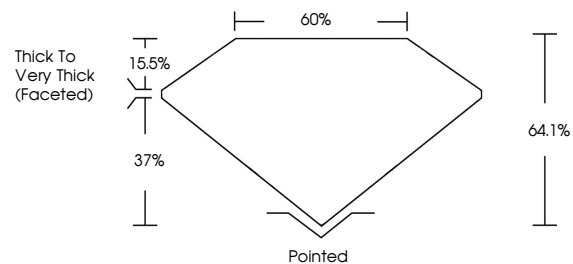

GRADING RESULTS
Carat Weight **2.50 CARATS**
Color Grade **FANCY INTENSE PINK**
Clarity Grade **VS 2**

ADDITIONAL GRADING INFORMATION
Polish **EXCELLENT**
Symmetry **VERY GOOD**
Fluorescence **SLIGHT**
Inscription(s) **IGI LG770652008**
Comments: This Laboratory Grown Diamond was created by Chemical Vapor Deposition (CVD) growth process. Indications of post-growth treatment.
Secondary color: Orange

February 14, 2026
IGI Report No LG770652008
PEAR MODIFIED BRILLIANT
10.94 X 6.96 X 4.46 MM
2.50 CARATS
FANCY INTENSE PINK
VS 2
64.1%
37%
15.5%
Thick to Very Thick (Faceted)
Pointed
EXCELLENT
VERY GOOD
SLIGHT
IGI LG770652008
Comments: This Laboratory Grown Diamond was created by Chemical Vapor Deposition (CVD) growth process. Indications of post-growth treatment.
Secondary color: Orange

February 14, 2026
IGI Report Number **LG770652008**
Description **LABORATORY GROWN DIAMOND**
Shape and Cutting Style **PEAR MODIFIED BRILLIANT**
Measurements **10.94 X 6.96 X 4.46 MM**

GRADING RESULTS
Carat Weight **2.50 CARATS**
Color Grade **FANCY INTENSE PINK**
Clarity Grade **VS 2**

Secondary color: Orange

PROPORTIONS

Sample Image Used

CLARITY CHARACTERISTICS

KEY TO SYMBOLS

Red symbols indicate internal characteristics.
Green symbols indicate external characteristics.

COLOR

D E F G H I J Faint Very Light Light