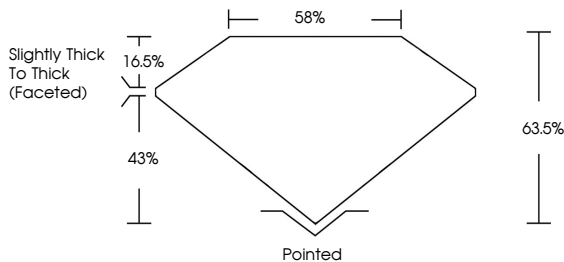

PROPORTIONS