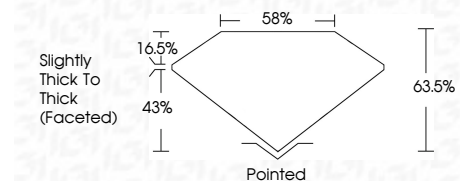

ELECTRONIC COPY

LG770626851
Report verification at igi.org

February 11, 2026
IGI Report Number **LG770626851**
Description **LABORATORY GROWN DIAMOND**
Shape and Cutting Style **OVAL BRILLIANT**
Measurements **9.90 X 7.06 X 4.48 MM**

GRADING RESULTS
Carat Weight **2.00 CARATS**
Color Grade **E**
Clarity Grade **VVS 2**

ADDITIONAL GRADING INFORMATION
Polish **EXCELLENT**
Symmetry **EXCELLENT**
Fluorescence **NONE**
Inscription(s) **IGI LG770626851**
Comments: This Laboratory Grown Diamond was created by Chemical Vapor Deposition (CVD) growth process. Type IIa

February 11, 2026
IGI Report No LG770626851
OVAL BRILLIANT
9.90 X 7.06 X 4.48 MM
2.00 CARATS
E
2.00 CARATS
Color Grade **E**
Clarity Grade **VVS 2**
Depth **63.5%**
Table **43%**
Girdle **Slightly Thick To Thick (Faceted)**
Culet **Pointed**
Polish **EXCELLENT**
Symmetry **EXCELLENT**
Fluorescence **NONE**
Inscription(s) **IGI LG770626851**
Comments: This Laboratory Grown Diamond was created by Chemical Vapor Deposition (CVD) growth process. Type IIa

GRADING RESULTS
Carat Weight **2.00 CARATS**
Color Grade **E**
Clarity Grade **VVS 2**

ADDITIONAL GRADING INFORMATION
Polish **EXCELLENT**
Symmetry **EXCELLENT**
Fluorescence **NONE**
Inscription(s) **IGI LG770626851**