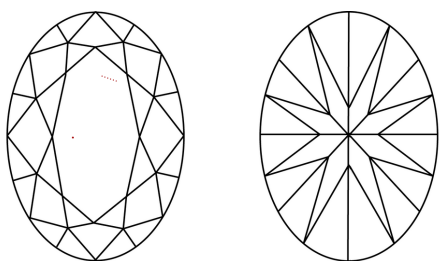

ELECTRONIC COPY

LG770626851
Report verification at igi.org

February 11, 2026
IGI Report Number **LG770626851**
Description **LABORATORY GROWN DIAMOND**
Shape and Cutting Style **OVAL BRILLIANT**
Measurements **9.90 X 7.06 X 4.48 MM**

LABORATORY GROWN DIAMOND REPORT

February 11, 2026
IGI Report Number **LG770626851**
Description **LABORATORY GROWN DIAMOND**
Shape and Cutting Style **OVAL BRILLIANT**
Measurements **9.90 X 7.06 X 4.48 MM**

GRADING RESULTS
Carat Weight **2.00 CARATS**
Color Grade **E**
Clarity Grade **VVS 2**

ADDITIONAL GRADING INFORMATION
Polish **EXCELLENT**
Symmetry **EXCELLENT**
Fluorescence **NONE**
Inscription(s) **IGI LG770626851**

Comments: This Laboratory Grown Diamond was created by Chemical Vapor Deposition (CVD) growth process. Type IIa

PROPORTIONS

Sample Image Used

CLARITY CHARACTERISTICS

KEY TO SYMBOLS
Red symbols indicate internal characteristics.
Green symbols indicate external characteristics.