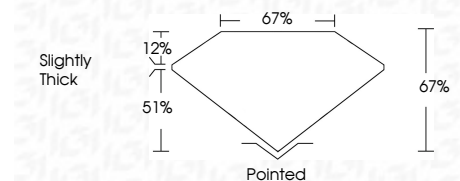

ELECTRONIC COPY

LG770624295
Report verification at igi.org

February 13, 2026
IGI Report Number **LG770624295**
Description **LABORATORY GROWN DIAMOND**

Shape and Cutting Style **CUT CORNERED
RECTANGULAR MODIFIED
BRILLIANT**

Measurements **11.78 X 8.70 X 5.83 MM**

GRADING RESULTS

Carat Weight **5.10 CARATS**
Color Grade **F**
Clarity Grade **VVS 2**

ADDITIONAL GRADING INFORMATION

Polish **EXCELLENT**
Symmetry **EXCELLENT**
Fluorescence **NONE**
Inscription(s) **IGI LG770624295**

Comments: This Laboratory Grown Diamond was created by Chemical Vapor Deposition (CVD) growth process. Type IIa

February 13, 2026
IGI Report No LG770624295
CUT CORNERED RECT. MODIFIED BRILLIANT
11.78 X 8.70 X 5.83 MM
Carat Weight **5.10 CARATS**
Color Grade **F**
Clarity Grade **VVS 2**
Depth **67%**
Table **51%**
Girdle **Slightly Thick**
Culet **Pointed**
Polish **EXCELLENT**
Symmetry **EXCELLENT**
Fluorescence **NONE**
Inscription(s) **IGI LG770624295**
Comments: This Laboratory Grown Diamond was created by Chemical Vapor Deposition (CVD) growth process. Type IIa

GRADING RESULTS

Carat Weight **5.10 CARATS**
Color Grade **F**
Clarity Grade **VVS 2**

ADDITIONAL GRADING INFORMATION

Polish **EXCELLENT**
Symmetry **EXCELLENT**
Fluorescence **NONE**

Inscription(s) **IGI LG770624295**