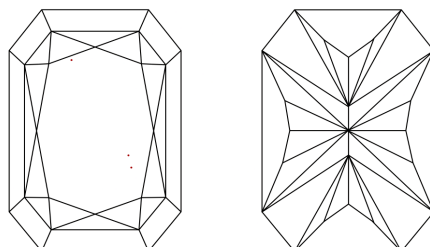

CLARITY CHARACTERISTICS

KEY TO SYMBOLS

Red symbols indicate internal characteristics.
Green symbols indicate external characteristics.

COLOR

D E F G H I J Faint Very Light Light

CLARITY

FL	IF	VVS¹⁻²	VS¹⁻²	SI¹⁻²	I¹⁻³
Flawless	Internally Flawless	Very Very Slightly Included	Very Slightly Included	Slightly Included	Included