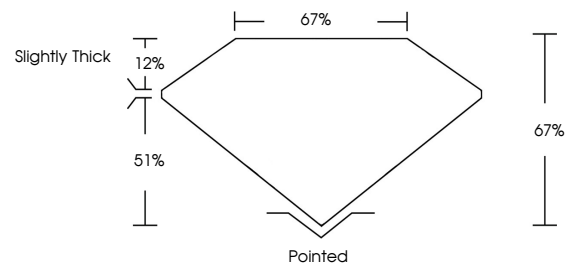

Measurements **11.78 X 8.70 X 5.83 MM**

GRADING RESULTS

Carat Weight **5.10 CARATS**
Color Grade **F**
Clarity Grade **VVS 2**

ADDITIONAL GRADING INFORMATION

Polish **EXCELLENT**
Symmetry **EXCELLENT**
Fluorescence **NONE**
Inscription(s) **IGI LG770624295**

Comments: This Laboratory Grown Diamond was created by Chemical Vapor Deposition (CVD) growth process. Type IIa

February 13, 2026
IGI Report No LG770624295
CUT CORNERED RECT. MODIFIED BRILLIANT
11.78 X 8.70 X 5.83 MM
Carat Weight **5.10 CARATS**
Color Grade **F**
Clarity Grade **VVS 2**
Depth **67%**
Table **51%**
Girdle **Slightly Thick**
Culet **Pointed**
Polish **EXCELLENT**
Symmetry **EXCELLENT**
Fluorescence **NONE**
Inscription(s) **IGI LG770624295**
Comments: This Laboratory Grown Diamond was created by Chemical Vapor Deposition (CVD) growth process. Type IIa

GRADING RESULTS

Carat Weight **5.10 CARATS**
Color Grade **F**
Clarity Grade **VVS 2**

ADDITIONAL GRADING INFORMATION

Polish **EXCELLENT**
Symmetry **EXCELLENT**
Fluorescence **NONE**

Inscription(s) **IGI LG770624295**

Comments: This Laboratory Grown Diamond was created by Chemical Vapor Deposition (CVD) growth process. Type IIa

PROPORTIONS

CLARITY CHARACTERISTICS

KEY TO SYMBOLS

Red symbols indicate internal characteristics.
Green symbols indicate external characteristics.