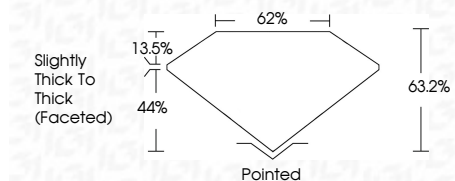

**ELECTRONIC COPY**

LG770601446  
Report verification at igi.org

January 26, 2026  
IGI Report Number **LG770601446**  
Description **LABORATORY GROWN DIAMOND**  
Shape and Cutting Style **OVAL BRILLIANT**  
Measurements **9.06 X 6.33 X 4.00 MM**

**GRADING RESULTS**

Carat Weight **1.50 CARAT**  
Color Grade **E**  
Clarity Grade **VS 1**

**ADDITIONAL GRADING INFORMATION**

Polish **EXCELLENT**  
Symmetry **EXCELLENT**  
Fluorescence **NONE**  
Inscription(s) **IGI LG770601446**  
Comments: This Laboratory Grown Diamond was created by Chemical Vapor Deposition (CVD) growth process. Type IIa

January 26, 2026  
IGI Report No LG770601446  
OVAL BRILLIANT  
1.50 CARAT E  
9.06 X 6.33 X 4.00 MM  
Carat Weight  
Color Grade  
Clarity Grade  
Depth  
Table  
Girdle  
Slightly Thick To Thick (Faceted)  
63.2% 62%  
Pointed  
Culet  
Polish  
Symmetry  
Fluorescence  
Inscription(s)  
EXCELLENT  
EXCELLENT  
NONE  
IGI LG770601446  
Comments: This Laboratory Grown Diamond was created by Chemical Vapor Deposition (CVD) growth process. Type IIa