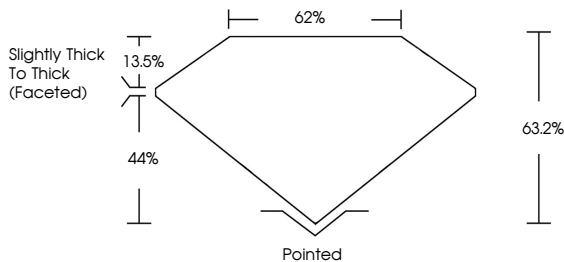

**ELECTRONIC COPY**

LG770601446  
Report verification at igi.org

January 26, 2026  
IGI Report Number **LG770601446**  
Description **LABORATORY GROWN DIAMOND**  
Shape and Cutting Style **OVAL BRILLIANT**  
Measurements **9.06 X 6.33 X 4.00 MM**

**GRADING RESULTS**

Carat Weight **1.50 CARAT**  
Color Grade **E**  
Clarity Grade **VS 1**

**ADDITIONAL GRADING INFORMATION**

Polish **EXCELLENT**  
Symmetry **EXCELLENT**  
Fluorescence **NONE**  
Inscription(s) **IGI LG770601446**  
Comments: This Laboratory Grown Diamond was created by Chemical Vapor Deposition (CVD) growth process. Type IIa

January 26, 2026  
IGI Report No LG770601446  
OVAL BRILLIANT  
1.50 CARAT E  
9.06 X 6.33 X 4.00 MM  
Carat Weight  
Color Grade  
Clarity Grade  
Depth  
Table  
Girdle  
Slightly Thick To Thick (Faceted)  
63.2% 62%  
Pointed  
Culet  
Polish  
Symmetry  
Fluorescence  
Inscription(s)  
EXCELLENT  
EXCELLENT  
NONE  
IGI LG770601446  
Comments: This Laboratory Grown Diamond was created by Chemical Vapor Deposition (CVD) growth process. Type IIa

Sample Image Used

**PROPORTIONS**

**CLARITY CHARACTERISTICS**

**KEY TO SYMBOLS**

Red symbols indicate internal characteristics.  
Green symbols indicate external characteristics.

**COLOR**

|   |   |   |   |   |   |   |       |            |       |
|---|---|---|---|---|---|---|-------|------------|-------|
| D | E | F | G | H | I | J | Faint | Very Light | Light |
|---|---|---|---|---|---|---|-------|------------|-------|