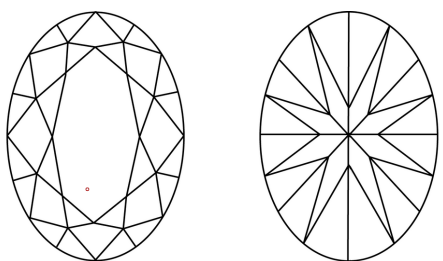

**ELECTRONIC COPY**

LG770601446  
Report verification at igi.org

January 26, 2026  
IGI Report Number **LG770601446**  
Description **LABORATORY GROWN DIAMOND**  
Shape and Cutting Style **OVAL BRILLIANT**  
Measurements **9.06 X 6.33 X 4.00 MM**

January 26, 2026  
IGI Report No LG770601446  
OVAL BRILLIANT  
1.50 CARAT E  
9.06 X 6.33 X 4.00 MM  
Carat Weight  
Color Grade  
Clarity Grade  
Depth  
Table  
Girdle  
Slightly Thick To Thick (Faceted)  
63.2% 62%  
Pointed  
Culet  
Polish  
Symmetry  
Fluorescence  
Inscription(s)  
EXCELLENT  
EXCELLENT  
NONE  
IGI LG770601446  
Comments: This Laboratory Grown Diamond was created by Chemical Vapor Deposition (CVD) growth process. Type IIa

Sample Image Used

**PROPORTIONS**

**CLARITY CHARACTERISTICS**

**KEY TO SYMBOLS**

Red symbols indicate internal characteristics.  
Green symbols indicate external characteristics.

**COLOR**

|   |   |   |   |   |   |   |       |            |       |
|---|---|---|---|---|---|---|-------|------------|-------|
| D | E | F | G | H | I | J | Faint | Very Light | Light |
|---|---|---|---|---|---|---|-------|------------|-------|