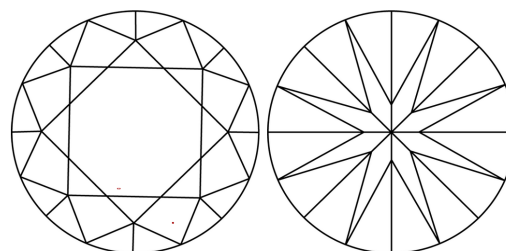

CLARITY CHARACTERISTICS

KEY TO SYMBOLS

Red symbols indicate internal characteristics.
Green symbols indicate external characteristics.

COLOR

D E F G H I J Faint Very Light Light

CLARITY

FL	IF	VVS¹⁻²	VS¹⁻²	SI¹⁻²	I¹⁻³
Flawless	Internally Flawless	Very Very Slightly Included	Very Slightly Included	Slightly Included	Included