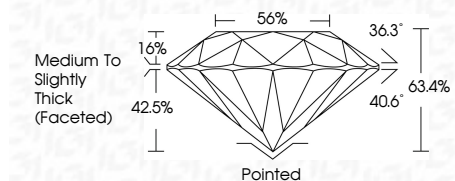

ELECTRONIC COPY

LG769663821
Report verification at igi.org

January 29, 2026
IGI Report Number **LG769663821**
Description **LABORATORY GROWN DIAMOND**
Shape and Cutting Style **ROUND BRILLIANT**
Measurements **7.31 - 7.34 X 4.65 MM**

GRADING RESULTS

Carat Weight **1.57 CARAT**
Color Grade **F**
Clarity Grade **VVS 2**
Cut Grade **EXCELLENT**

ADDITIONAL GRADING INFORMATION

Polish **EXCELLENT**
Symmetry **EXCELLENT**
Fluorescence **NONE**
Inscription(s) **IGI LG769663821**
Comments: This Laboratory Grown Diamond was created by Chemical Vapor Deposition (CVD) growth process. Type IIa

LABORATORY GROWN DIAMOND REPORT

January 29, 2026
IGI Report Number **LG769663821**
Description **LABORATORY GROWN DIAMOND**
Shape and Cutting Style **ROUND BRILLIANT**
Measurements **7.31 - 7.34 X 4.65 MM**

GRADING RESULTS

Carat Weight **1.57 CARAT**
Color Grade **F**
Clarity Grade **VVS 2**
Cut Grade **EXCELLENT**

ADDITIONAL GRADING INFORMATION

Polish **EXCELLENT**
Symmetry **EXCELLENT**
Fluorescence **NONE**
Inscription(s) **IGI LG769663821**