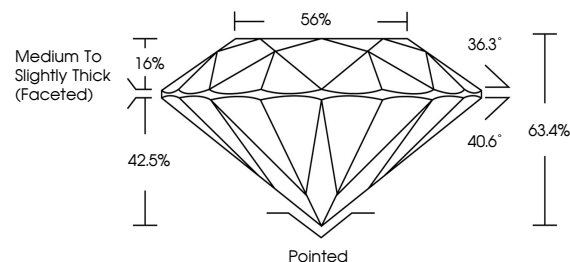

LABORATORY GROWN DIAMOND REPORT

January 29, 2026
IGI Report Number **LG769663821**
Description **LABORATORY GROWN DIAMOND**
Shape and Cutting Style **ROUND BRILLIANT**
Measurements **7.31 - 7.34 X 4.65 MM**

GRADING RESULTS

Carat Weight **1.57 CARAT**
Color Grade **F**
Clarity Grade **VVS 2**
Cut Grade **EXCELLENT**

ADDITIONAL GRADING INFORMATION

Polish **EXCELLENT**
Symmetry **EXCELLENT**
Fluorescence **NONE**
Inscription(s) **IGI LG769663821**

Comments: This Laboratory Grown Diamond was created by Chemical Vapor Deposition (CVD) growth process. Type IIa

PROPORTIONS

Sample Image Used

CLARITY CHARACTERISTICS

KEY TO SYMBOLS

Red symbols indicate internal characteristics.
Green symbols indicate external characteristics.