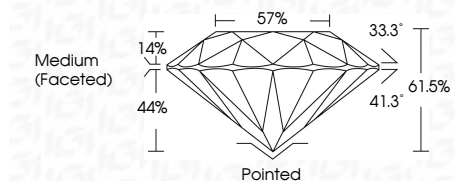

ELECTRONIC COPY

LG769654802
Report verification at igi.org

January 28, 2026
IGI Report Number **LG769654802**
Description **LABORATORY GROWN DIAMOND**
Shape and Cutting Style **ROUND BRILLIANT**
Measurements **8.16 - 8.19 X 5.03 MM**

GRADING RESULTS

Carat Weight **2.04 CARATS**
Color Grade **F**
Clarity Grade **VVS 2**
Cut Grade **IDEAL**

ADDITIONAL GRADING INFORMATION

Polish **EXCELLENT**
Symmetry **EXCELLENT**
Fluorescence **NONE**
Inscription(s) **IGI LG769654802**
Comments: This Laboratory Grown Diamond was created by Chemical Vapor Deposition (CVD) growth process. Type IIa

January 28, 2026
IGI Report No **LG769654802**
ROUND BRILLIANT
8.16 - 8.19 X 5.03 MM
Carat Weight **2.04 CARATS**
Color Grade **F**
Clarity Grade **VVS 2**
Cut Grade **IDEAL**
Depth **61.5%**
Table **57%**
Girdle **Medium (Faceted)**
Culet **Pointed**
Polish **EXCELLENT**
Symmetry **EXCELLENT**
Fluorescence **NONE**
Inscription(s) **IGI LG769654802**
Comments: This Laboratory Grown Diamond was created by Chemical Vapor Deposition (CVD) growth process. Type IIa

GRADING RESULTS

Carat Weight **2.04 CARATS**
Color Grade **F**
Clarity Grade **VVS 2**
Cut Grade **IDEAL**

ADDITIONAL GRADING INFORMATION

Polish **EXCELLENT**
Symmetry **EXCELLENT**
Fluorescence **NONE**
Inscription(s) **IGI LG769654802**