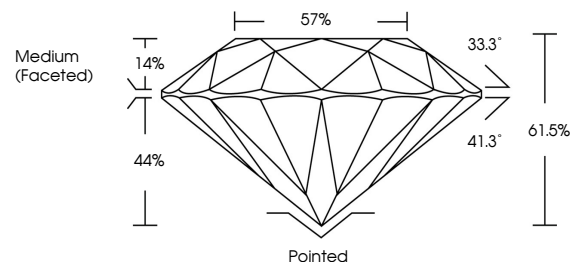

GRADING RESULTS

Carat Weight **2.04 CARATS**
Color Grade **F**
Clarity Grade **VVS 2**
Cut Grade **IDEAL**

ADDITIONAL GRADING INFORMATION

Polish **EXCELLENT**
Symmetry **EXCELLENT**
Fluorescence **NONE**
Inscription(s) **IGI LG769654802**
Comments: This Laboratory Grown Diamond was created by Chemical Vapor Deposition (CVD) growth process. Type IIa

January 28, 2026
IGI Report No **LG769654802**
ROUND BRILLIANT
8.16 - 8.19 X 5.03 MM
Carat Weight **2.04 CARATS**
Color Grade **F**
Clarity Grade **VVS 2**
Cut Grade **IDEAL**
Depth **61.5%**
Table **57%**
Girdle **Medium (Faceted)**
Culet **Pointed**
Polish **EXCELLENT**
Symmetry **EXCELLENT**
Fluorescence **NONE**
Inscription(s) **IGI LG769654802**
Comments: This Laboratory Grown Diamond was created by Chemical Vapor Deposition (CVD) growth process. Type IIa

GRADING RESULTS

Carat Weight **2.04 CARATS**
Color Grade **F**
Clarity Grade **VVS 2**
Cut Grade **IDEAL**

ADDITIONAL GRADING INFORMATION

Polish **EXCELLENT**
Symmetry **EXCELLENT**
Fluorescence **NONE**
Inscription(s) **IGI LG769654802**

Comments: This Laboratory Grown Diamond was created by Chemical Vapor Deposition (CVD) growth process. Type IIa

PROPORTIONS

CLARITY CHARACTERISTICS

KEY TO SYMBOLS

Red symbols indicate internal characteristics.
Green symbols indicate external characteristics.