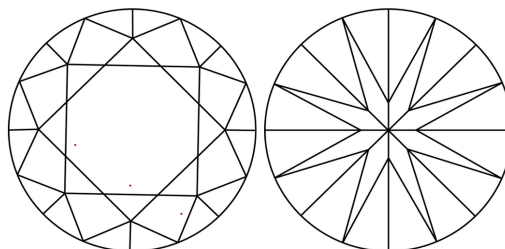

CLARITY CHARACTERISTICS

KEY TO SYMBOLS

Red symbols indicate internal characteristics.
Green symbols indicate external characteristics.