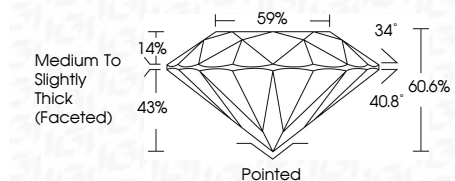

**GRADING RESULTS**

Carat Weight **1.55 CARAT**

Color Grade **E**

Clarity Grade **VVS 1**

Cut Grade **IDEAL**

January 23, 2026  
IGI Report Number **LG769643996**  
Description **LABORATORY GROWN DIAMOND**  
Shape and Cutting Style **ROUND BRILLIANT**  
Measurements **7.44 - 7.47 X 4.52 MM**

**KEY TO SYMBOLS**

Red symbols indicate internal characteristics.  
Green symbols indicate external characteristics.

**COLOR**

D E F G H I J Faint Very Light Light

**CLARITY**

FL	IF	VVS <sup>1-2</sup>	VS <sup>1-2</sup>	SI <sup>1-2</sup>	I <sup>1-3</sup>
Flawless	Internally Flawless	Very Very Slightly Included	Very Slightly Included	Slightly Included	Included