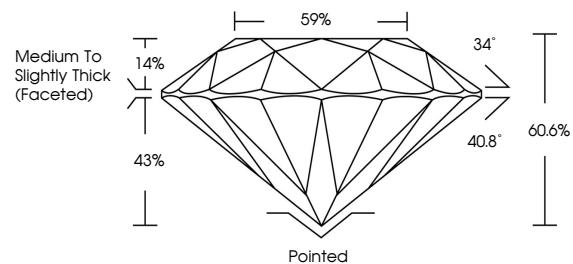

**ELECTRONIC COPY**

LG769643996  
Report verification at igi.org

January 23, 2026

IGI Report Number **LG769643996**

Description **LABORATORY GROWN DIAMOND**

Shape and Cutting Style **ROUND BRILLIANT**

Measurements **7.44 - 7.47 X 4.52 MM**

**GRADING RESULTS**

Carat Weight **1.55 CARAT**

Color Grade **E**

Clarity Grade **VVS 1**

Cut Grade **IDEAL**

January 23, 2026  
IGI Report Number **LG769643996**  
Description **LABORATORY GROWN DIAMOND**  
Shape and Cutting Style **ROUND BRILLIANT**  
Measurements **7.44 - 7.47 X 4.52 MM**

**GRADING RESULTS**

Carat Weight **1.55 CARAT**

Color Grade **E**

Clarity Grade **VVS 1**

Cut Grade **IDEAL**

**ADDITIONAL GRADING INFORMATION**

Polish **EXCELLENT**

Symmetry **EXCELLENT**

Fluorescence **NONE**

Inscription(s) **IGI LG769643996**

Comments: This Laboratory Grown Diamond was created by Chemical Vapor Deposition (CVD) growth process. Type IIa

**PROPORTIONS**

Sample Image Used

**CLARITY CHARACTERISTICS**