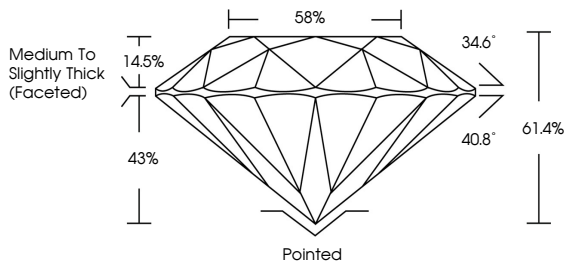

ELECTRONIC COPY

LG769643979
Report verification at igi.org

January 23, 2026
IGI Report Number **LG769643979**
Description **LABORATORY GROWN DIAMOND**
Shape and Cutting Style **ROUND BRILLIANT**
Measurements **6.46 - 6.49 X 3.98 MM**

GRADING RESULTS

Carat Weight **1.03 CARAT**
Color Grade **D**
Clarity Grade **VVS 1**
Cut Grade **IDEAL**

ADDITIONAL GRADING INFORMATION

Polish **EXCELLENT**
Symmetry **EXCELLENT**
Fluorescence **NONE**
Inscription(s) **(IGI) LG769643979**
Comments: This Laboratory Grown Diamond was created by Chemical Vapor Deposition (CVD) growth process. Type IIa

January 23, 2026
IGI Report No **LG769643979**
ROUND BRILLIANT
Carat Weight **1.03 CARAT**
Color Grade **D**
Clarity Grade **VVS 1**
Cut Grade **IDEAL**
Depth **61.4%**
Table **58%**
Girdle **Medium To Slightly Thick (Faceted)**
Culet **Pointed**
Polish **EXCELLENT**
Symmetry **EXCELLENT**
Fluorescence **NONE**
Inscription(s) **(IGI) LG769643979**
Comments: This Laboratory Grown Diamond was created by Chemical Vapor Deposition (CVD) growth process. Type IIa

Sample Image Used

PROPORTIONS

CLARITY CHARACTERISTICS

KEY TO SYMBOLS

Red symbols indicate internal characteristics.
Green symbols indicate external characteristics.

COLOR

D E F G H I J Faint Very Light Light