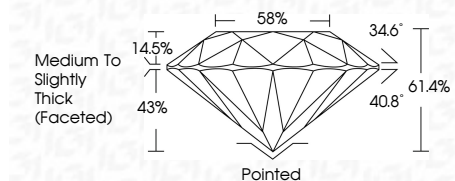

ELECTRONIC COPY

LG769643979
Report verification at igi.org

January 23, 2026
IGI Report Number **LG769643979**
Description **LABORATORY GROWN DIAMOND**
Shape and Cutting Style **ROUND BRILLIANT**
Measurements **6.46 - 6.49 X 3.98 MM**

GRADING RESULTS

Carat Weight **1.03 CARAT**
Color Grade **D**
Clarity Grade **VVS 1**
Cut Grade **IDEAL**

ADDITIONAL GRADING INFORMATION

Polish **EXCELLENT**
Symmetry **EXCELLENT**
Fluorescence **NONE**
Inscription(s) **(IGI) LG769643979**
Comments: This Laboratory Grown Diamond was created by Chemical Vapor Deposition (CVD) growth process. Type IIa

January 23, 2026
IGI Report No **LG769643979**
ROUND BRILLIANT
Carat Weight **1.03 CARAT**
Color Grade **D**
Clarity Grade **VVS 1**
Cut Grade **IDEAL**
Depth **61.4%**
Table **58%**
Girdle **Medium To Slightly Thick (Faceted)**
Culet **Pointed**
Polish **EXCELLENT**
Symmetry **EXCELLENT**
Fluorescence **NONE**
Inscription(s) **(IGI) LG769643979**
Comments: This Laboratory Grown Diamond was created by Chemical Vapor Deposition (CVD) growth process. Type IIa

GRADING RESULTS

Carat Weight **1.03 CARAT**
Color Grade **D**
Clarity Grade **VVS 1**
Cut Grade **IDEAL**

ADDITIONAL GRADING INFORMATION

Polish **EXCELLENT**
Symmetry **EXCELLENT**
Fluorescence **NONE**
Inscription(s) **(IGI) LG769643979**