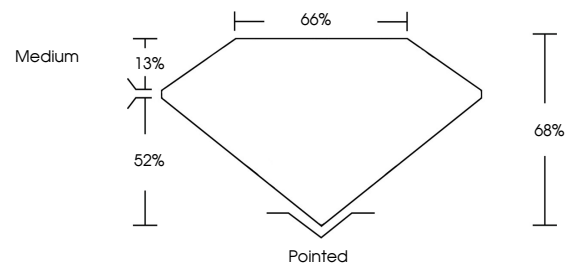

GRADING RESULTS

Carat Weight **4.09 CARATS**
Color Grade **E**
Clarity Grade **VVS 2**

ADDITIONAL GRADING INFORMATION

Polish **EXCELLENT**
Symmetry **EXCELLENT**
Fluorescence **NONE**
Inscription(s) **IGI LG769640479**

Comments: This Laboratory Grown Diamond was created by Chemical Vapor Deposition (CVD) growth process. Type IIa

PROPORTIONS

Sample Image Used

CLARITY CHARACTERISTICS

KEY TO SYMBOLS

Red symbols indicate internal characteristics.
Green symbols indicate external characteristics.