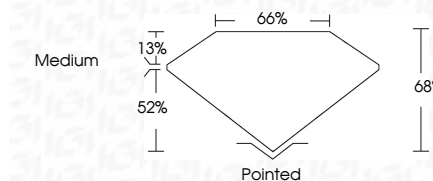

ELECTRONIC COPY

LG769640479
Report verification at igi.org

January 28, 2026
IGI Report Number **LG769640479**
Description **LABORATORY GROWN DIAMOND**
Shape and Cutting Style **CUT CORNERED
RECTANGULAR MODIFIED
BRILLIANT**
Measurements **11.30 X 7.85 X 5.34 MM**

GRADING RESULTS

Carat Weight **4.09 CARATS**
Color Grade **E**
Clarity Grade **VVS 2**

ADDITIONAL GRADING INFORMATION

Polish **EXCELLENT**
Symmetry **EXCELLENT**
Fluorescence **NONE**
Inscription(s) **IGI LG769640479**
Comments: This Laboratory Grown Diamond was created by Chemical Vapor Deposition (CVD) growth process. Type IIa

January 28, 2026
IGI Report No **LG769640479**
CUT CORNERED RECT. MODIFIED BRILLIANT
4.09 CARATS
E
Carat Weight **4.09**
Color Grade **E**
Clarity Grade **VVS 2**
Depth **68%**
Table **52%**
Girdle **Medium**
Culet **Pointed**
Polish **EXCELLENT**
Symmetry **EXCELLENT**
Fluorescence **NONE**
Inscription(s) **IGI LG769640479**
Comments: This Laboratory Grown Diamond was created by Chemical Vapor Deposition (CVD) growth process. Type IIa

LABORATORY GROWN DIAMOND REPORT

January 28, 2026
IGI Report Number **LG769640479**
Description **LABORATORY GROWN DIAMOND**
Shape and Cutting Style **CUT CORNERED RECTANGULAR
MODIFIED BRILLIANT**
Measurements **11.30 X 7.85 X 5.34 MM**