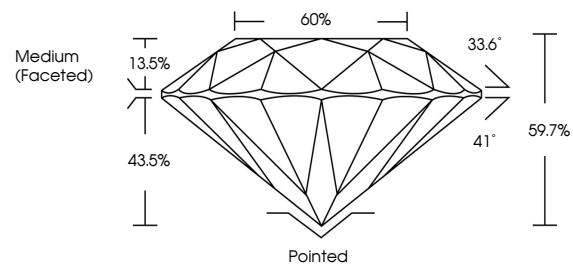

January 27, 2026
IGI Report No **LG769638237**
ROUND BRILLIANT
8.14 - 8.21 X 4.88 MM
Carat Weight **1.98 CARAT**
Color Grade **E**
Clarity Grade **VS 1**
Cut Grade **IDEAL**
Depth **59.7%**
Table **60%**
Girdle **Medium (Faceted)**
Culet **Pointed**
Polish **EXCELLENT**
Symmetry **EXCELLENT**
Fluorescence **NONE**
Inscription(s) **IGI LG769638237**
Comments: This Laboratory Grown Diamond was created by Chemical Vapor Deposition (CVD) growth process. Type IIa

LABORATORY GROWN DIAMOND REPORT

January 27, 2026
IGI Report Number **LG769638237**
Description **LABORATORY GROWN DIAMOND**
Shape and Cutting Style **ROUND BRILLIANT**
Measurements **8.14 - 8.21 X 4.88 MM**

GRADING RESULTS

Carat Weight **1.98 CARAT**
Color Grade **E**
Clarity Grade **VS 1**
Cut Grade **IDEAL**

ADDITIONAL GRADING INFORMATION

Polish **EXCELLENT**
Symmetry **EXCELLENT**
Fluorescence **NONE**
Inscription(s) **IGI LG769638237**

Comments: This Laboratory Grown Diamond was created by Chemical Vapor Deposition (CVD) growth process. Type IIa

PROPORTIONS

Sample Image Used

CLARITY CHARACTERISTICS

KEY TO SYMBOLS

Red symbols indicate internal characteristics.
Green symbols indicate external characteristics.