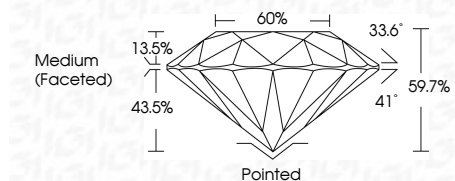

ELECTRONIC COPY

LG769638237
Report verification at igi.org

January 27, 2026
IGI Report Number **LG769638237**
Description **LABORATORY GROWN DIAMOND**
Shape and Cutting Style **ROUND BRILLIANT**
Measurements **8.14 - 8.21 X 4.88 MM**

GRADING RESULTS

Carat Weight **1.98 CARAT**
Color Grade **E**
Clarity Grade **VS 1**
Cut Grade **IDEAL**

ADDITIONAL GRADING INFORMATION

Polish **EXCELLENT**
Symmetry **EXCELLENT**
Fluorescence **NONE**
Inscription(s) **IGI LG769638237**
Comments: This Laboratory Grown Diamond was created by Chemical Vapor Deposition (CVD) growth process. Type IIa

January 27, 2026
IGI Report No **LG769638237**
ROUND BRILLIANT
8.14 - 8.21 X 4.88 MM
Carat Weight **1.98 CARAT**
Color Grade **E**
Clarity Grade **VS 1**
Cut Grade **IDEAL**
Depth **59.7%**
Table **60%**
Girdle **Medium (Faceted)**
Culet **Pointed**
Polish **EXCELLENT**
Symmetry **EXCELLENT**
Fluorescence **NONE**
Inscription(s) **IGI LG769638237**
Comments: This Laboratory Grown Diamond was created by Chemical Vapor Deposition (CVD) growth process. Type IIa

LABORATORY GROWN DIAMOND REPORT

January 27, 2026
IGI Report Number **LG769638237**
Description **LABORATORY GROWN DIAMOND**
Shape and Cutting Style **ROUND BRILLIANT**
Measurements **8.14 - 8.21 X 4.88 MM**