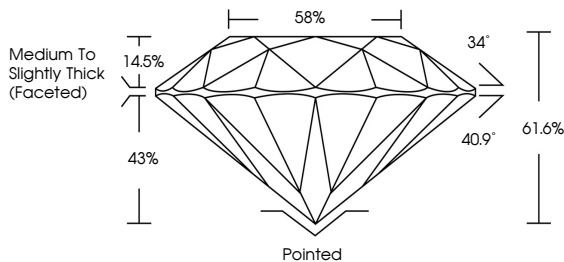

GRADING RESULTS

Carat Weight **1.07 CARAT**
Color Grade **D**
Clarity Grade **VVS 2**
Cut Grade **IDEAL**

ADDITIONAL GRADING INFORMATION

Polish **EXCELLENT**
Symmetry **EXCELLENT**
Fluorescence **NONE**
Inscription(s) **IGI LG769620086**
Comments: This Laboratory Grown Diamond was created by Chemical Vapor Deposition (CVD) growth process. Type IIa

January 27, 2026
IGI Report No **LG769620086**
ROUND BRILLIANT
6.53 - 6.56 X 4.03 MM
Carat Weight **1.07 CARAT**
Color Grade **D**
Clarity Grade **VVS 2**
Cut Grade **IDEAL**
Depth **61.6%**
Table **58%**
Girdle **Medium To Slightly Thick (Faceted)**
Culet **Pointed**
Polish **EXCELLENT**
Symmetry **EXCELLENT**
Fluorescence **NONE**
Inscription(s) **IGI LG769620086**
Comments: This Laboratory Grown Diamond was created by Chemical Vapor Deposition (CVD) growth process. Type IIa

January 27, 2026
IGI Report Number **LG769620086**
Description **LABORATORY GROWN DIAMOND**
Shape and Cutting Style **ROUND BRILLIANT**
Measurements **6.53 - 6.56 X 4.03 MM**

GRADING RESULTS

Carat Weight **1.07 CARAT**
Color Grade **D**
Clarity Grade **VVS 2**
Cut Grade **IDEAL**

PROPORTIONS

CLARITY CHARACTERISTICS

KEY TO SYMBOLS

Red symbols indicate internal characteristics.
Green symbols indicate external characteristics.

Sample Image Used

COLOR

D E F G H I J Faint Very Light Light