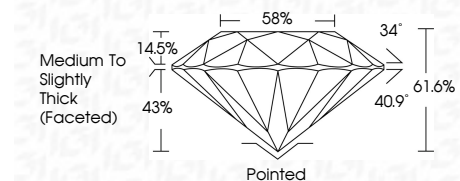

ELECTRONIC COPY

LG769620086
Report verification at igi.org

January 27, 2026
IGI Report Number **LG769620086**
Description **LABORATORY GROWN DIAMOND**
Shape and Cutting Style **ROUND BRILLIANT**
Measurements **6.53 - 6.56 X 4.03 MM**

GRADING RESULTS

Carat Weight **1.07 CARAT**
Color Grade **D**
Clarity Grade **VVS 2**
Cut Grade **IDEAL**

ADDITIONAL GRADING INFORMATION

Polish **EXCELLENT**
Symmetry **EXCELLENT**
Fluorescence **NONE**
Inscription(s) **IGI LG769620086**
Comments: This Laboratory Grown Diamond was created by Chemical Vapor Deposition (CVD) growth process. Type IIa

January 27, 2026
IGI Report No **LG769620086**
ROUND BRILLIANT
6.53 - 6.56 X 4.03 MM
Carat Weight **1.07 CARAT**
Color Grade **D**
Clarity Grade **VVS 2**
Cut Grade **IDEAL**
Depth **61.6%**
Table **58%**
Girdle **Medium To Slightly Thick (Faceted)**
Culet **Pointed**
Polish **EXCELLENT**
Symmetry **EXCELLENT**
Fluorescence **NONE**
Inscription(s) **IGI LG769620086**
Comments: This Laboratory Grown Diamond was created by Chemical Vapor Deposition (CVD) growth process. Type IIa

January 27, 2026
IGI Report Number **LG769620086**
Description **LABORATORY GROWN DIAMOND**
Shape and Cutting Style **ROUND BRILLIANT**
Measurements **6.53 - 6.56 X 4.03 MM**

GRADING RESULTS

Carat Weight **1.07 CARAT**
Color Grade **D**
Clarity Grade **VVS 2**
Cut Grade **IDEAL**